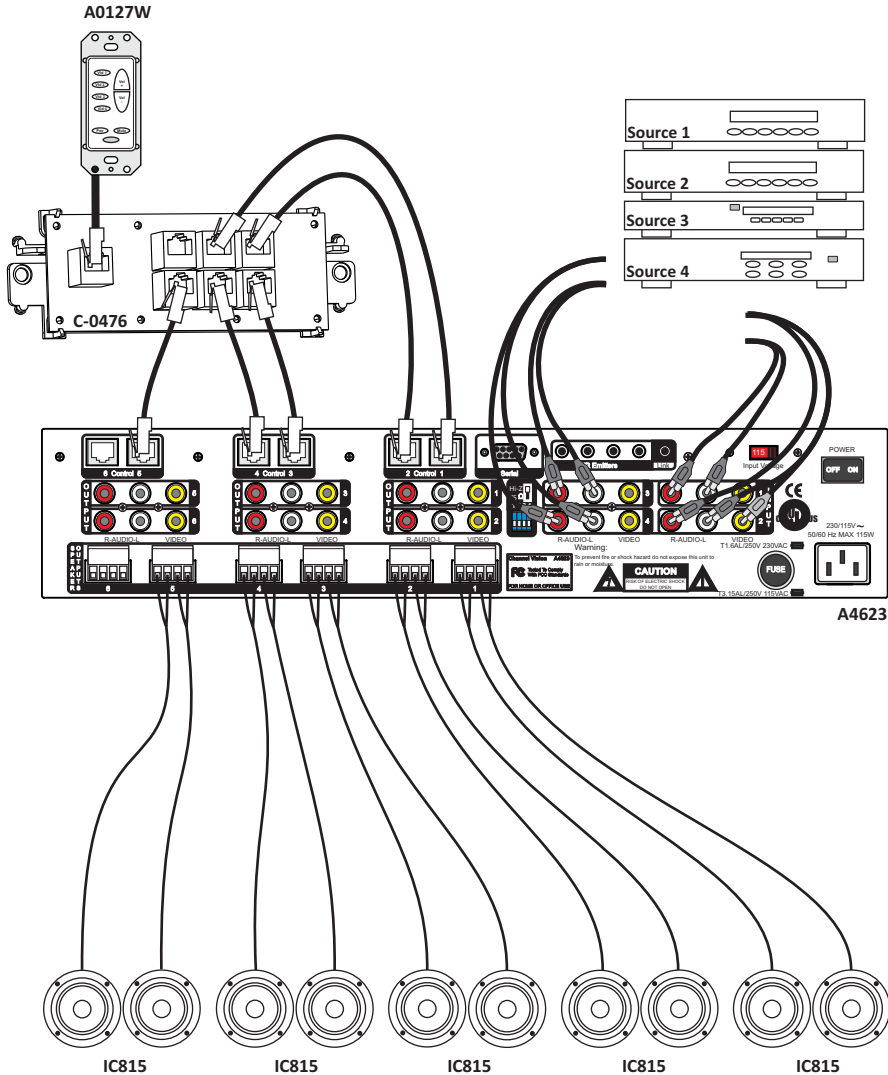

Tony Patrone New Construction Common Area System

Parts List

<u>Qty.</u>	<u>Model Number</u>	<u>Description</u>	<u>MSRP</u>
1	A4623	Amplified AV System, 4-Sources to 6-Zones.	\$1,590.00/ea
1	A0127W	Keypad Controller for ARIA	\$64.00/ea
1	C-0476	1x6 Telco distribution, RJ-45	\$25.00/ea
5	IC815	Speaker, in-ceiling 8" (pair)	\$198.00/ea

Tony Patrone New Construction Single Room System w/ Bluetooth x5

Parts List

<u>Qty.</u>	<u>Model Number</u>	<u>Description</u>	<u>MSRP</u>
5	A0350	In wall 100 watt class D amp	\$270.00/ea
5	A0129	Keypad Controller for Single Room Systems	\$66.00/ea
5	AB-303	Bluetooth Receiver	\$156.00/ea
5	IC815	Speaker, in-ceiling 8"(pair)	\$198.00/ea