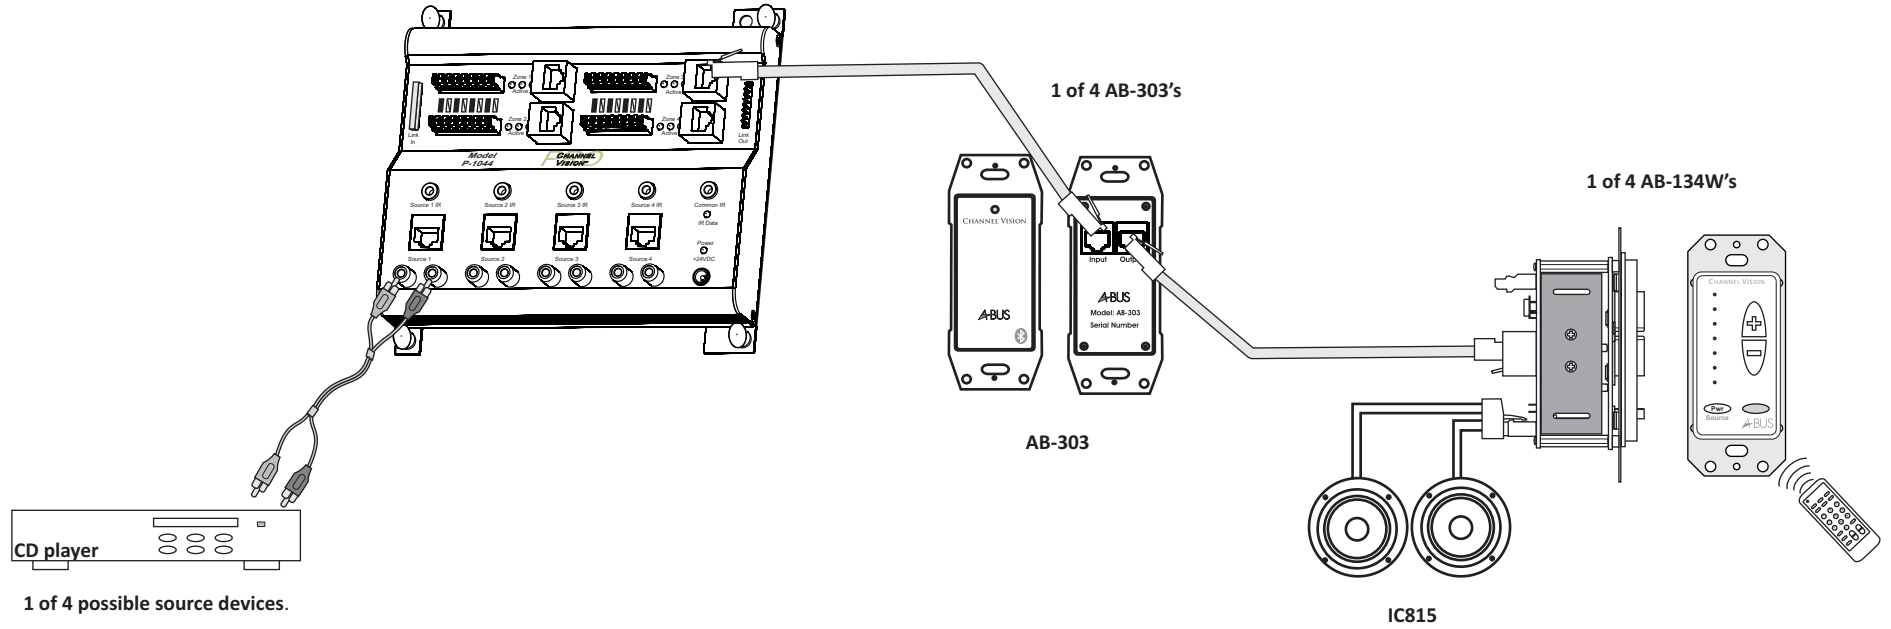

Signal Services Office - ABUS

Parts List

Qty.	Model #	Description
1	P-1044	4-Source/4-Zone A-BUS Matrix
4	AB-134W	Multi-Source Amplified Key Pad
4	AB-303	Bluetooth input module for A-BUS
4	IC815	8" In Ceiling Speaker (pair)

1 of 4 possible source devices.