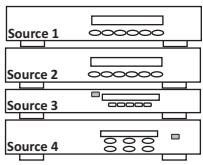

1st PET

Parts List

Qty.	Model Number	Description	MSRP
2	A4623	Amplified AV System, 4-Sources to 6-Zones.	\$1,590.00/ea
7	A0127W (Volume Control)	Keypad Controller for ARIA A46xx.(White)	\$64.00/ea
7	IC815 (8" Speaker Pairs)	Speaker, in-ceiling 8"	\$198.00/ea
8	3104 HQ	High Quality gold plated "Y" connector	\$8.00/ea
7	A0505	Remote control for ARIA systems	\$24.00/ea

Split Sources into each A4623 using 3104HQ