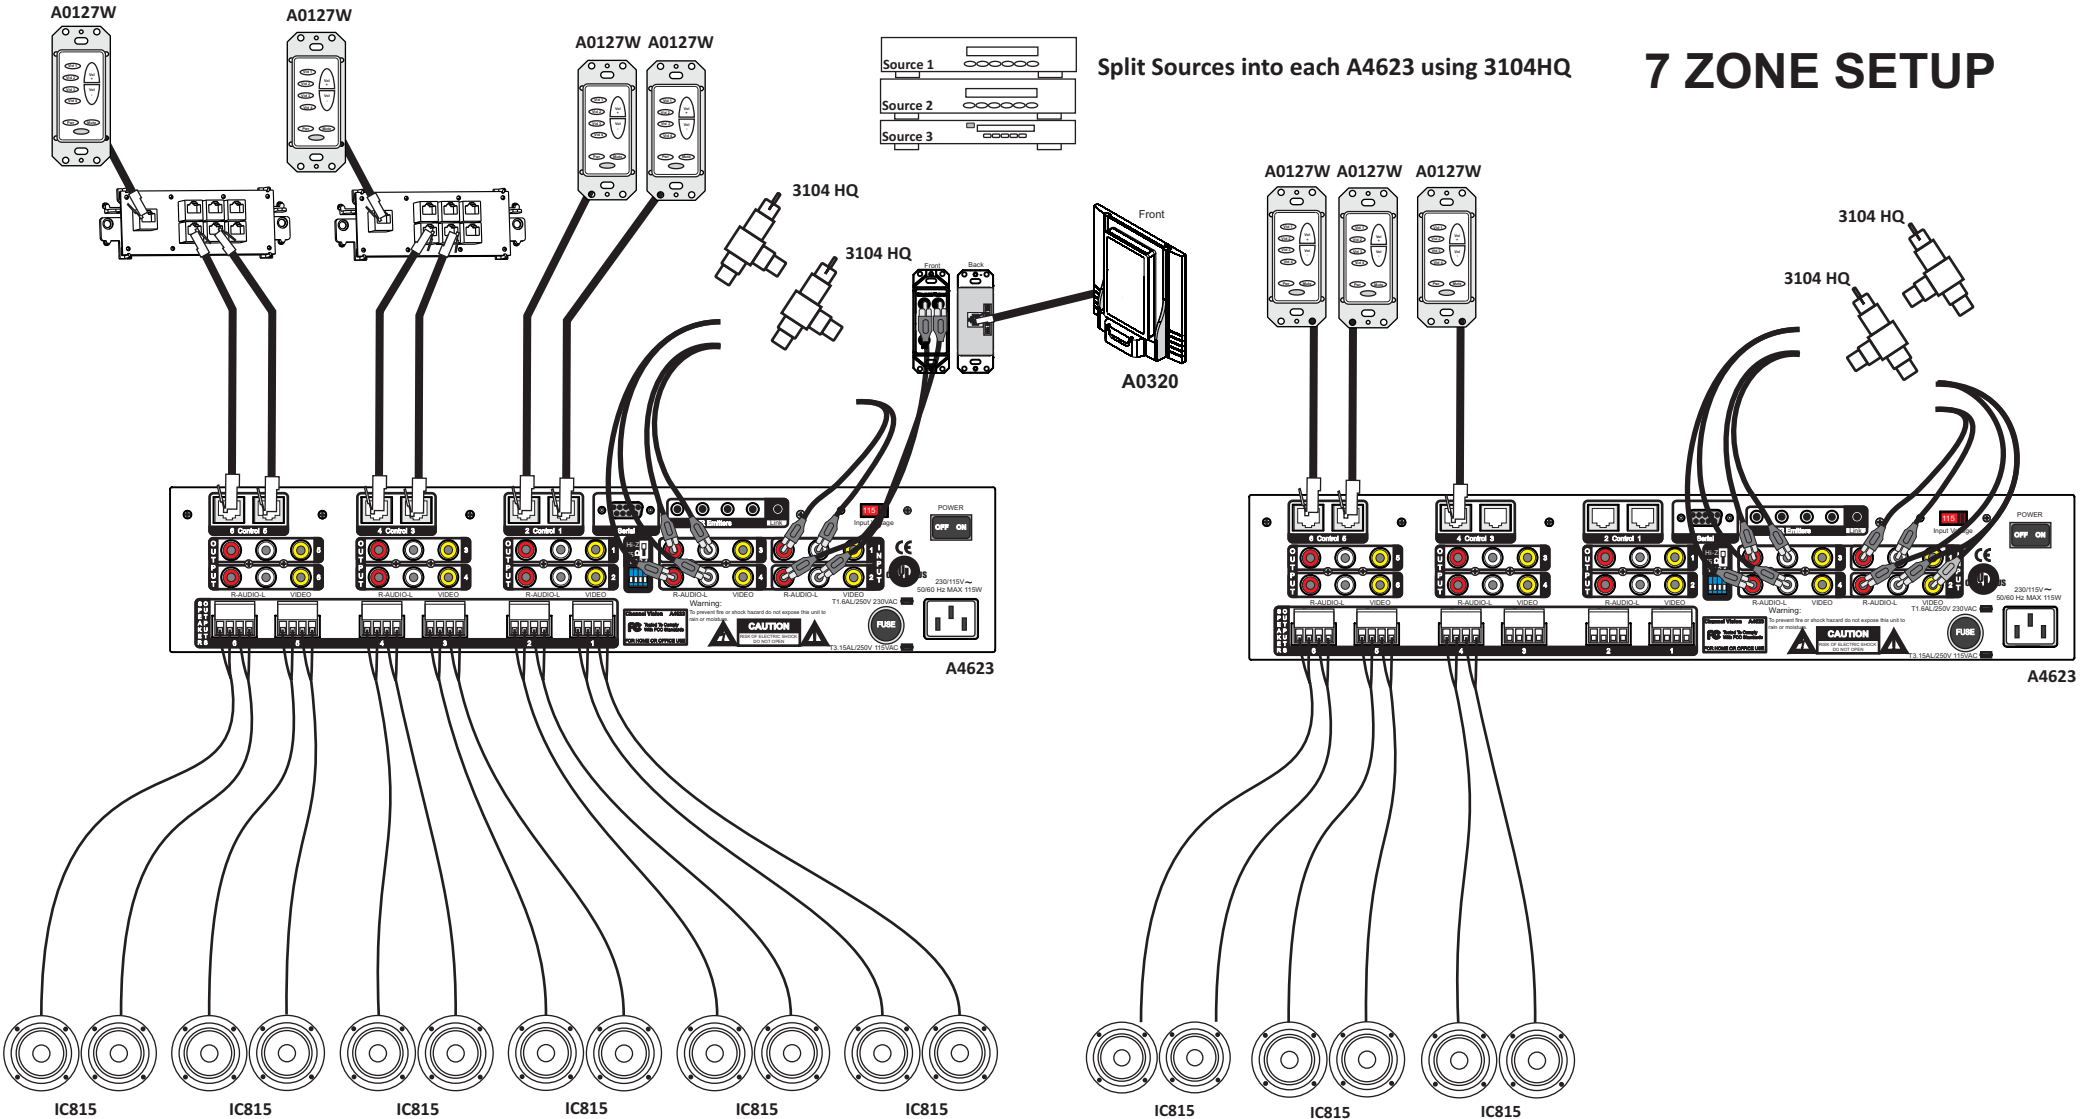

## Parts List

Qty.	Model Number	Description	MSRP
2	A4623	Amplified AV System, 4-Sources to 6-Zones.	\$1,590.00/ea
7	A0127W (Volume Control)	Keypad Controller for ARIA A46xx.(White)	\$64.00/ea
1	A0320	Android Bluetooth dock w/output plate over Cat5	\$300.00/ea
2	C-0476	1x6 Telco Distribution (to split keypads)	\$25.00/ea
9	IC815 (8" Speaker Pairs)	Speaker, in-ceiling 8"	\$198.00/ea
8	3104 HQ	High Quality gold plated "Y" connector	\$8.00/ea

## Parts List

Qty.	Model Number	Description	MSRP
1	A4623	Amplified AV System, 4-Sources to 6-Zones.	\$1,590.00/ea
6	A0127W (Volume Control)	Keypad Controller for ARIA A46xx.(White)	\$64.00/ea
1	A0320	Android Bluetooth dock w/output plate over Cat5	\$300.00/ea
2	C-0476	1x6 Telco Distribution (to split keypads)	\$25.00/ea
8	IC815 (8" Speaker Pairs)	Speaker, in-ceiling 8"	\$198.00/ea
2	A/B Switch	Speaker A/B Switch (not sold by Channel Vision)	\$TBD

## 6 ZONE SETUP