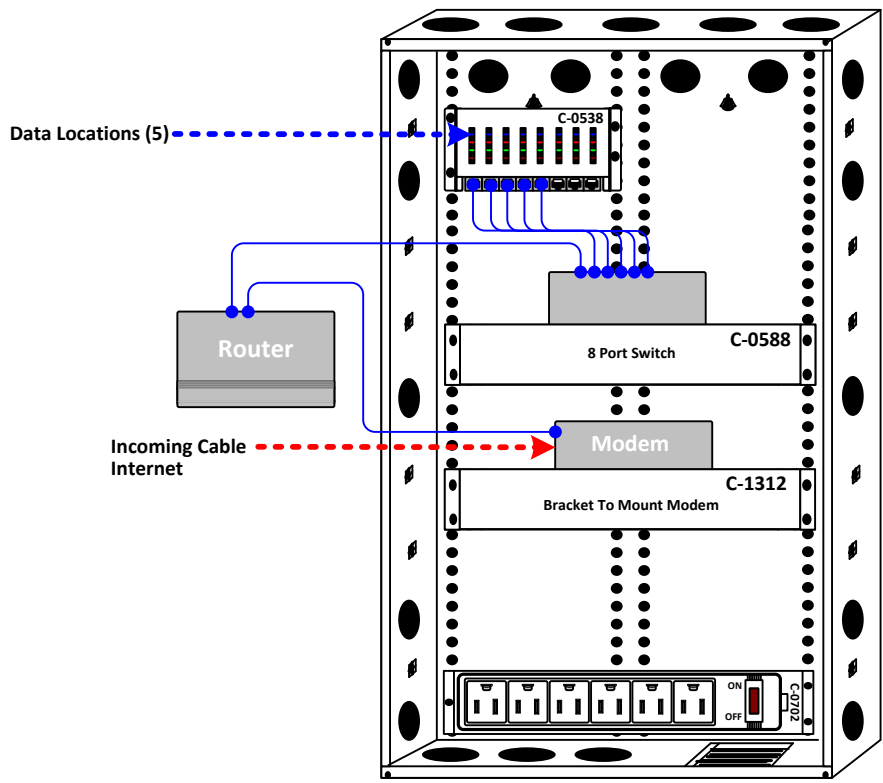

# Holly Road Channel Vision Central

**Parts List:**

Qty.	Model #	Description	MSRP
1	C-0128E	28" Enclosure only	\$100.00/ea
1	C-0128D	Smoke Plexi Hinged Door 28" (L) x 14" (W)	\$188.18/ea
1	C-0538	8-Port CAT5/6 Data Patch Panel	\$78.00/ea
1	C-0588	8-port Gigabit Switch	\$130.00/ea
1	C-1312	Universal Product Holder 11.25"(L) x 3.25(H)"	\$29.50/ea
1	C-0702	Bracket Mounted power strip; 6 outlets	\$28.00/ea

# Holly Road Channel Vision Central

**Parts List**

Qty:	Part:	Description:	MSRP:
1	A4623	Amplified Matrix AV Controller, 4-Sources to 6-Zones; IR & RS-232	\$1590.00/ea
3	A0127W	Keypad Controller for ARIA A46xx, with IR Receiver (White)	\$66.00/ea
3	IC815	In-ceiling 8" Soprano high performance speaker (pair)	\$188.00/ea