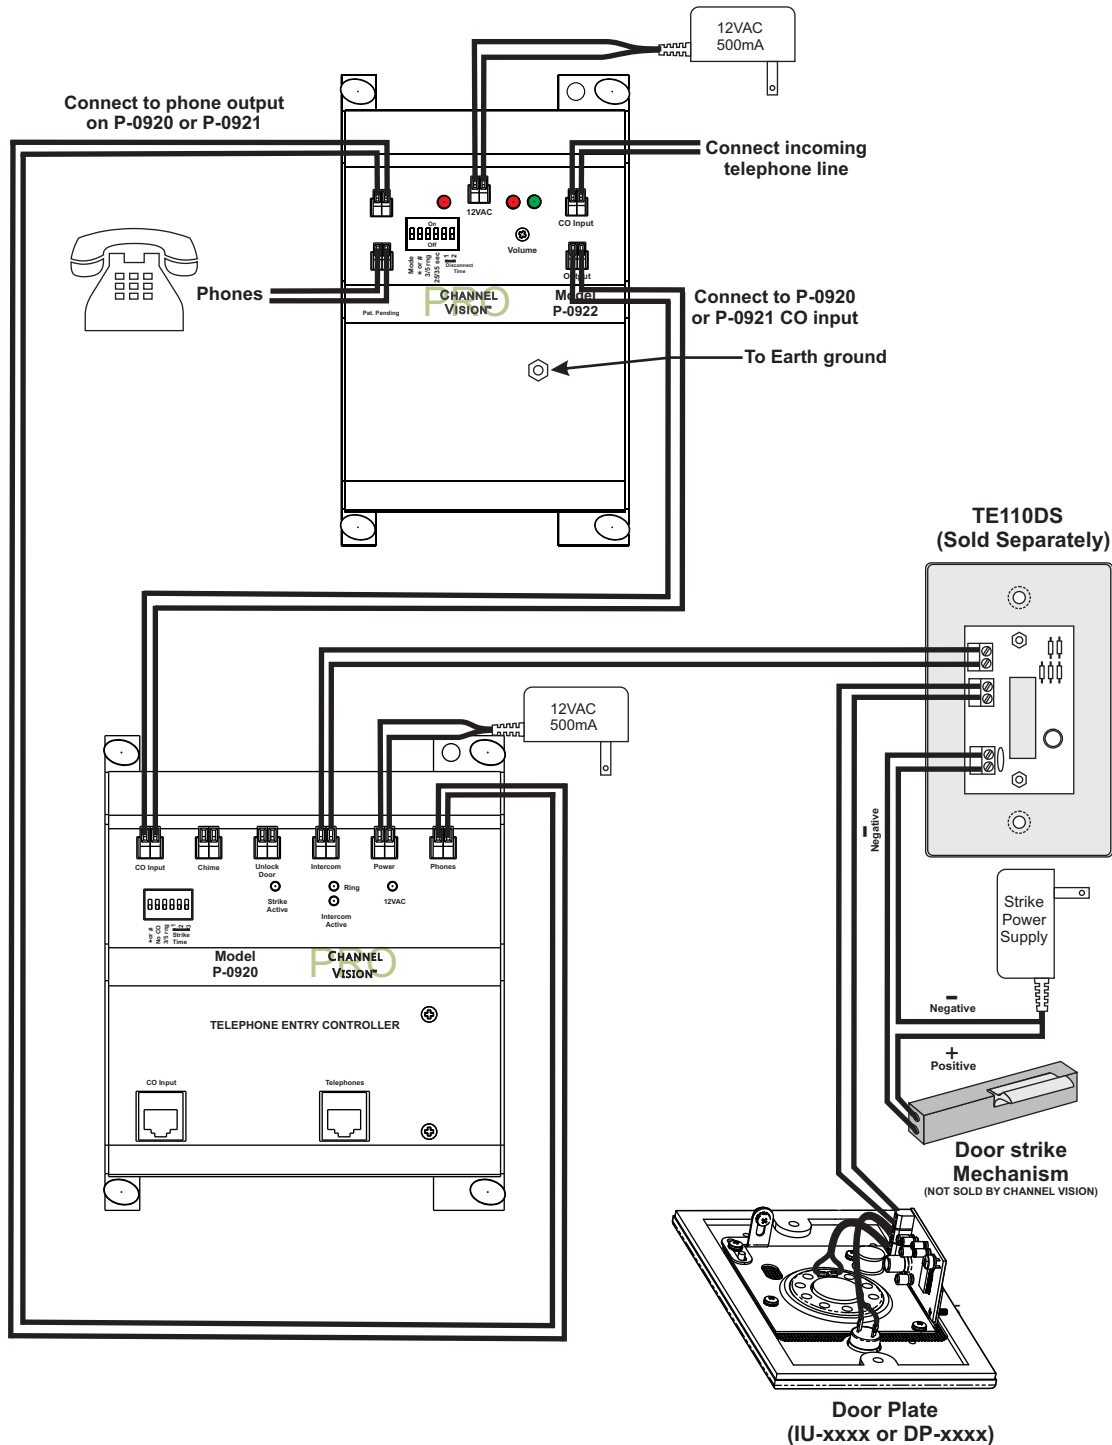

Parts List

Qty.	Model #	Description	MSRP
1	P-0920	Single door telephone entry controller	\$358.00/ea
1	P-0922	Mobile intercom connect system	\$200.00/ea
1	DP-xxxxA	DP front door intercom station	\$386.00/ea
1	TE110DS	Door strike relay	\$70.00/ea

Backdoor keypad wiring diagram