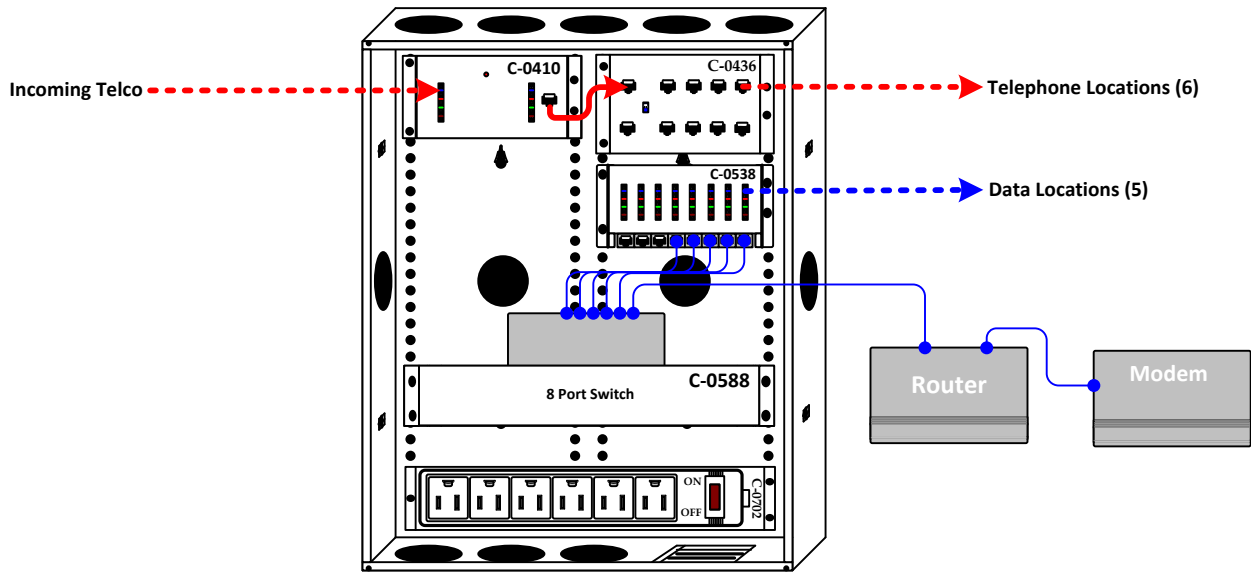

Date: 6-10-15

Drawing #: COM0S0T6TE0D5A9

Sheet #: 1 of 2

Design Example Not to Scale

# 31 Midland Ave Channel Vision Central

Qty:	Part:	Description:	MSRP:
1	C-0119E	28" Enclosure (only)	\$63.00/ea
1	C-0119HC	19" Hinged Cover (only)	\$33.00/ea
1	C-0410	4 CO-line Surge Protector Module (Self-resetting)	\$60.00/ea
1	C-0436	Telephone Distribution Module - 4 CO lines to 7 locations	\$40.00/ea
1	C-0538	8-Port CAT5/6 Data Patch Panel	\$78.00/ea
1	C-0588	8-port Gigabit Switch	\$130.00/ea
1	C-0702	Bracket and Power Strip; 6 Outlets	\$28.00/ea

# 31 Midland Ave Channel Vision Technology

Qty:	Part:	Description:	MSRP:
9	A0127W	Keypad Controller for ARIA A46xx, with IR Receiver (White)	\$66.00/ea
2	A4623	Amplified Matrix AV Controller, 4-Sources to 6-Zones; IR & RS-232	\$1,590.00/ea
9	IC615	Speaker, in-ceiling 6.5" loudspeaker 160 Watt (pair)	\$166.00/ea
TBD	3104 HQ	RCA Y Connector (two needed per source)	\$7.50/ea

**Wiring Key**

- — CAT5
- 16/4 Speaker Wire
- RCA A/V Composite Cable