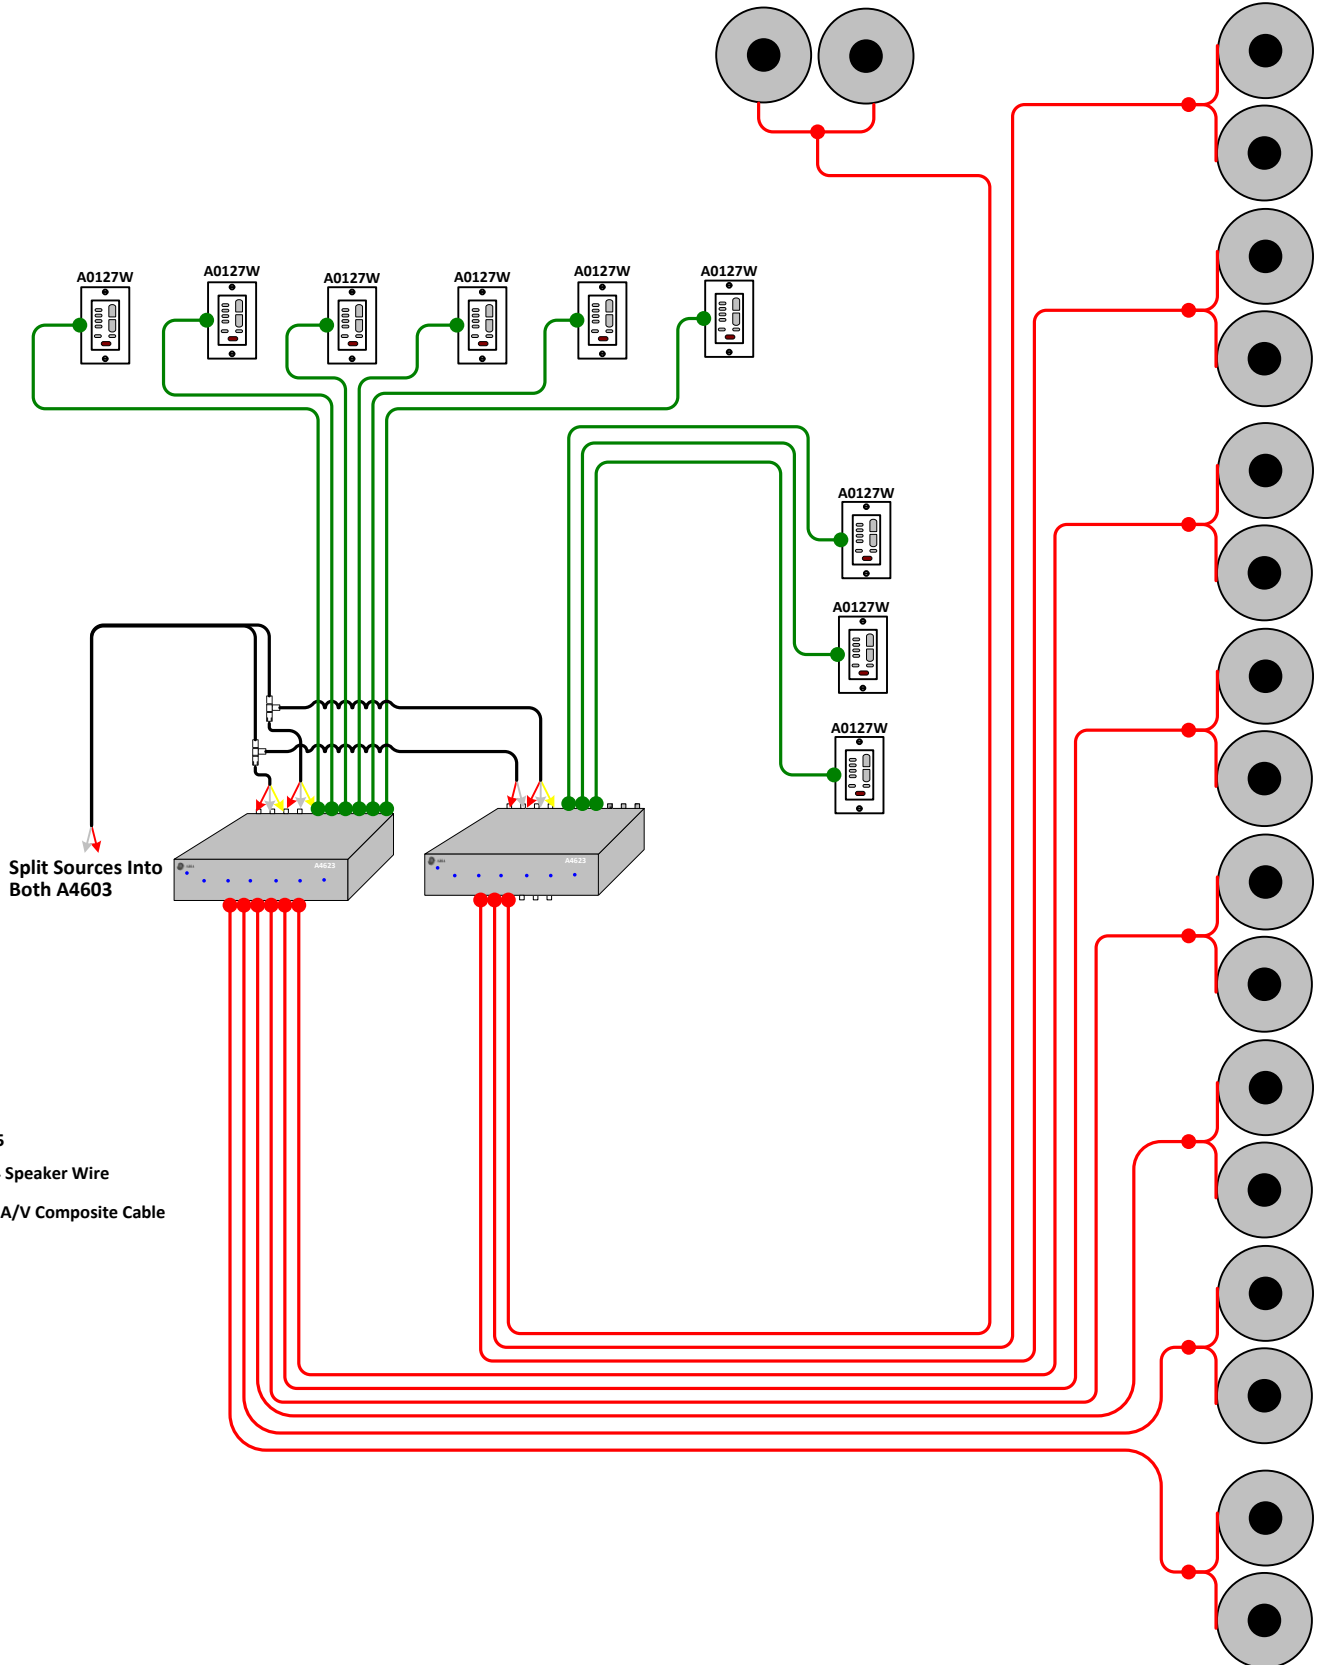

Date: 6-10-15

Drawing #: COM0S0T6TE0D5A9

Sheet #: 1 of 2

Design Example Not to Scale

# 31 Midland Ave Channel Vision Central

Qty:	Part:	Description:	MSRP:
1	C-0119E	28" Enclosure (only)	\$63.00/ea
1	C-0119HC	19" Hinged Cover (only)	\$33.00/ea
1	C-0410	4 CO-line Surge Protector Module (Self-resetting)	\$60.00/ea
1	C-0436	Telephone Distribution Module - 4 CO lines to 7 locations	\$40.00/ea
1	C-0538	8-Port CAT5/6 Data Patch Panel	\$78.00/ea
1	C-0588	8-port Gigabit Switch	\$130.00/ea
1	C-0702	Bracket and Power Strip; 6 Outlets	\$28.00/ea

# 31 Midland Ave Channel Vision Technology

Qty:	Part:	Description:	MSRP:
9	A0127W	Keypad Controller for ARIA A46xx, with IR Receiver (White)	\$66.00/ea
2	A4623	Amplified Matrix AV Controller, 4-Sources to 6-Zones; IR & RS-232	\$1,590.00/ea
9	IC615	Speaker, in-ceiling 6.5" loudspeaker 160 Watt (pair)	\$166.00/ea
TBD	3104 HQ	RCA Y Connector (two needed per source)	\$7.50/ea

**Wiring Key**

- — CAT5
- 16/4 Speaker Wire
- RCA A/V Composite Cable