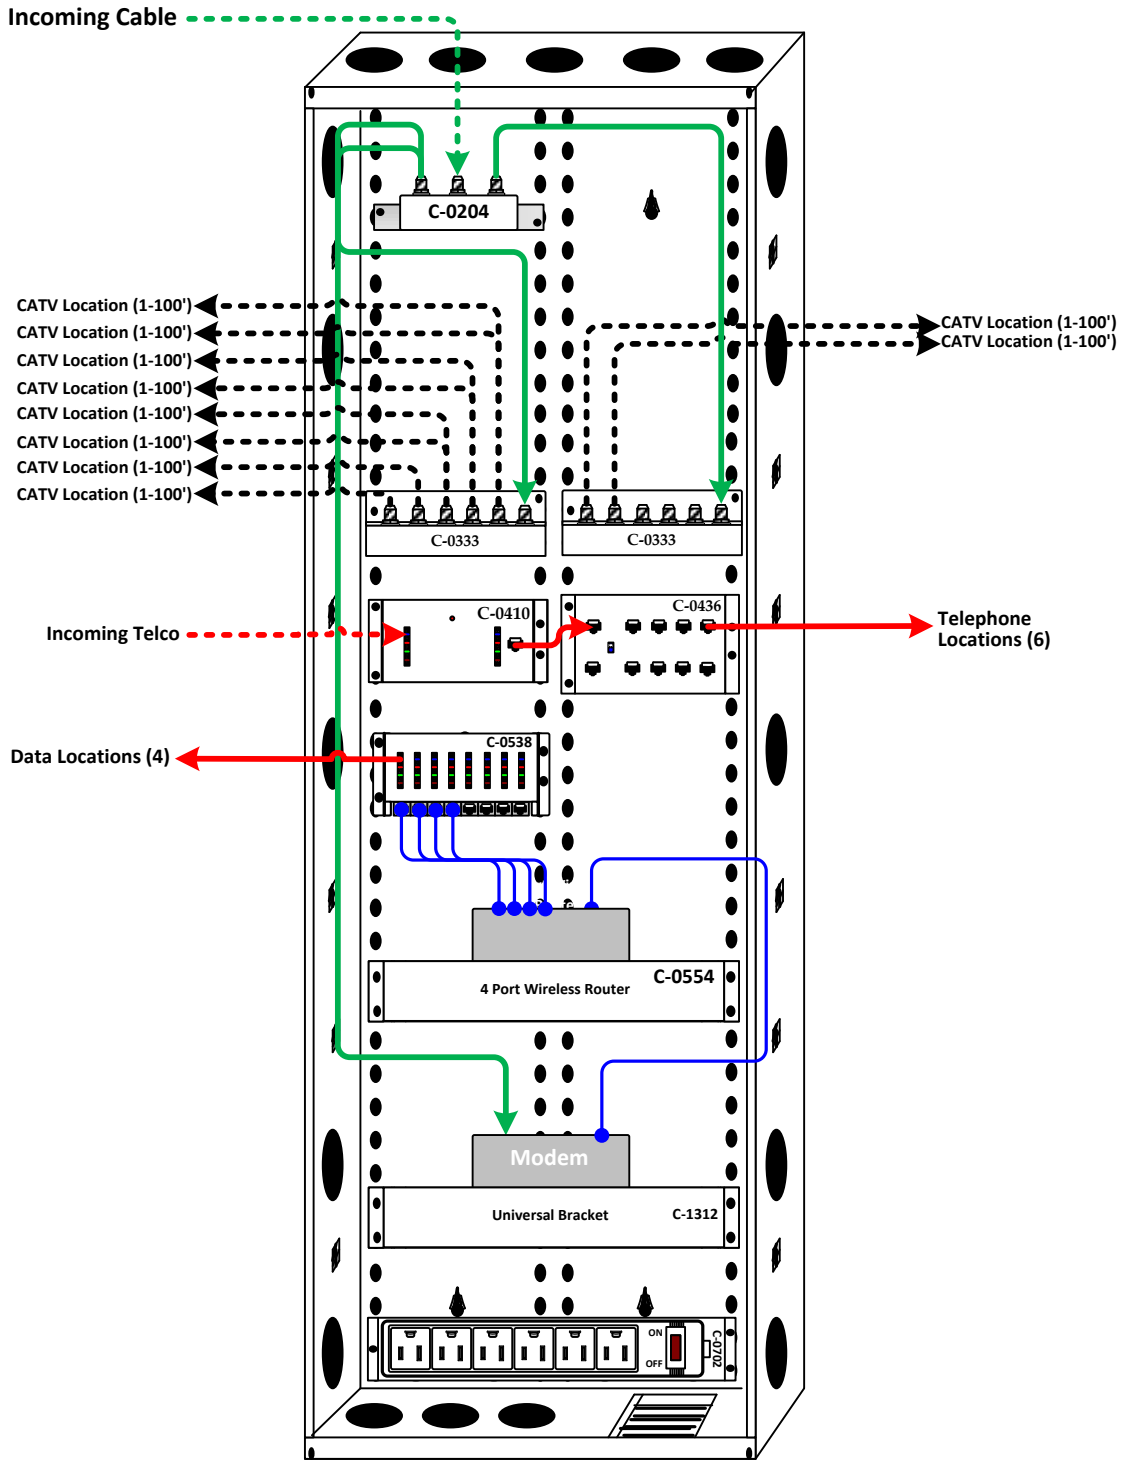

Germain Residence Channel Vision Technology

Parts List

Qty:	Part:	Description:	MSRP:
1	C-0150E	50" Enclosure only	\$184.00/ea
1	C-0150D	Smoke Hinged Door 50"(L) 14" (W)	\$270.38/ea
1	C-0204	1 In 4 Out RF Splitter, 5-1000MHz, 7dB loss	\$22.50/ea
2	C-0333	Amplifier: 2in 8out amplified splitter	\$218.36/ea
1	C-0410	4 CO-line Surge Protector Module	\$66.00/ea
1	C-0436	RJ-45 Telecom Distribution 4x8	\$56.00/ea
1	C-0538	8-Port CAT5/6 Data Patch Panel	\$78.00/ea
1	C-0554	4 Port Wireless N Router	\$154.00/ea
1	C-1312	Universal product holder (fits products up to 11.25"(L) x 3.25(H)")	\$29.50/ea
1	C-0702	Bracket and Power Strip; 6 Outlets	\$28.00/ea

Germain Residence Channel Vision Central

Qty:	Part:	Description:	MSRP:
12	A0127W	Keypad Controller for ARIA A46xx, with IR Receiver (White)	\$66.00/ea
2	A4623	Amplified Matrix AV Controller, 4-Sources to 6-Zones; IR & RS-232	\$1,590.00/ea
12	IC615	Speaker, in-ceiling 6.5" loudspeaker 160 Watt (pair)	\$166.00/ea
TBD	3104 HQ	RCA Y Connector (two needed per source)	\$7.50/ea

Wiring Key

- CAT5
- 16/4 Speaker Wire
- ↔ RCA A/V Composite Cable