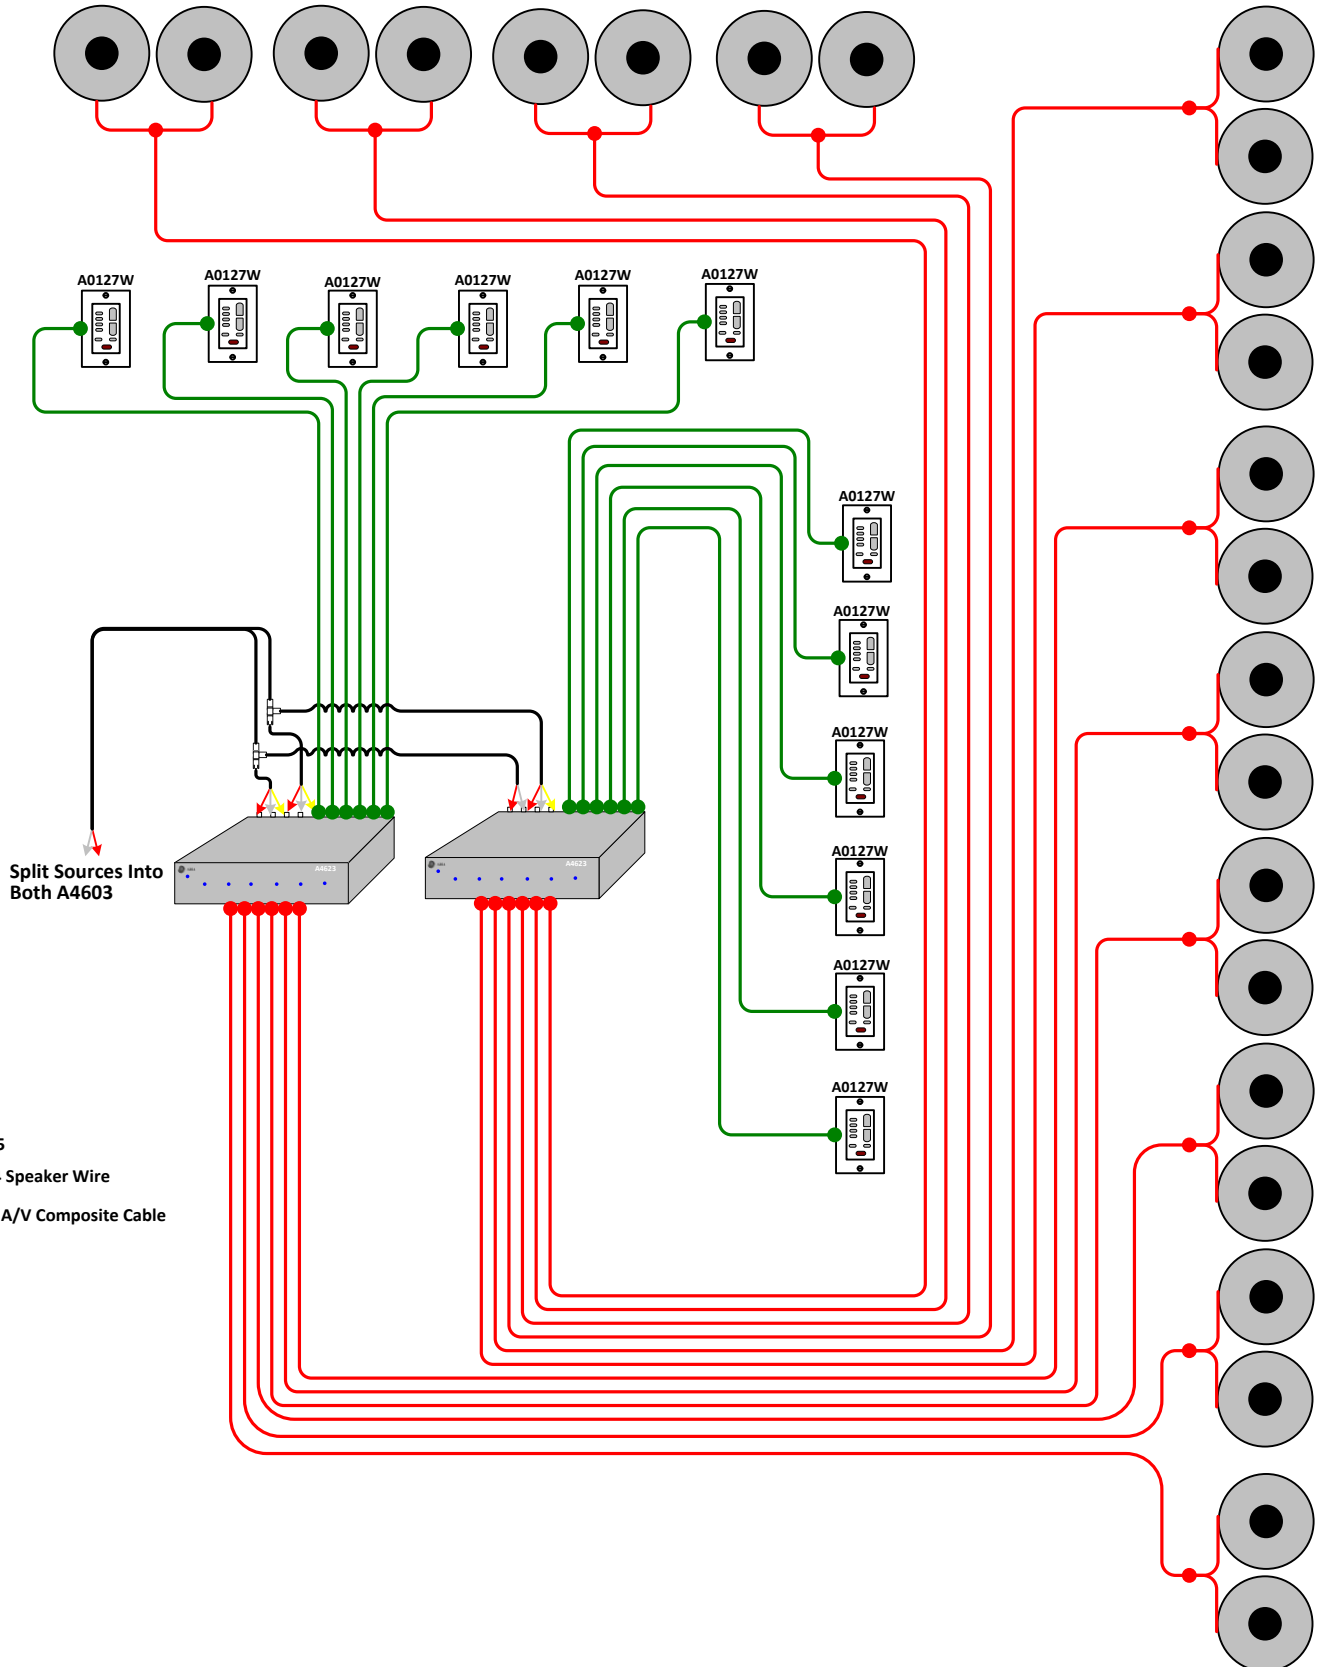

Germain Residence Channel Vision Technology

Parts List

Qty:	Part:	Description:	MSRP:
1	C-0150E	50" Enclosure only	\$184.00/ea
1	C-0150D	Smoke Hinged Door 50"(L) 14" (W)	\$270.38/ea
1	C-0204	1 In 4 Out RF Splitter, 5-1000MHz, 7dB loss	\$22.50/ea
2	C-0333	Amplifier: 2in 8out amplified splitter	\$218.36/ea
1	C-0410	4 CO-line Surge Protector Module	\$66.00/ea
1	C-0436	RJ-45 Telecom Distribution 4x8	\$56.00/ea
1	C-0538	8-Port CAT5/6 Data Patch Panel	\$78.00/ea
1	C-0554	4 Port Wireless N Router	\$154.00/ea
1	C-1312	Universal product holder (fits products up to 11.25"(L) x 3.25(H)")	\$29.50/ea
1	C-0702	Bracket and Power Strip; 6 Outlets	\$28.00/ea

Germain Residence Channel Vision Central

Qty:	Part:	Description:	MSRP:
12	A0127W	Keypad Controller for ARIA A46xx, with IR Receiver (White)	\$66.00/ea
2	A4623	Amplified Matrix AV Controller, 4-Sources to 6-Zones; IR & RS-232	\$1,590.00/ea
12	IC615	Speaker, in-ceiling 6.5" loudspeaker 160 Watt (pair)	\$166.00/ea
TBD	3104 HQ	RCA Y Connector (two needed per source)	\$7.50/ea

Wiring Key

- CAT5
- 16/4 Speaker Wire
- ↔ RCA A/V Composite Cable