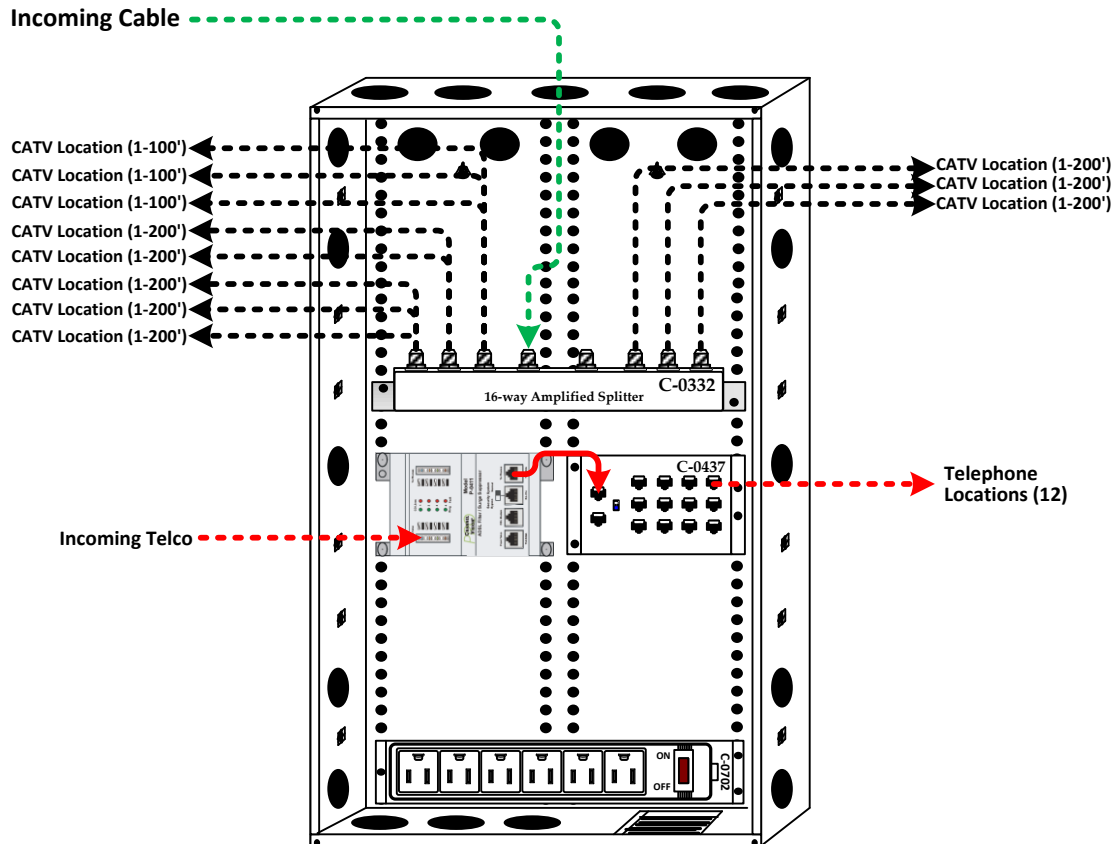

Broadmoor Channel Vision Technology

Parts List

Qty:	Part:	Description:	MSRP:
1	C-0128E	28" Enclosure only	\$80.00/ea
1	C-0128D	Smoke Hinged Door 28"(L) 14" (W)	\$188.18/ea
1	C-0332	1 in 16 out RF Amplifier, 1dB gain, DC/IR passing	\$138.00/ea
1	P-0411	DSL Filter with surge protection	\$82.20/ea
1	C-0437	4x12 RJ-45 Telephone Distribution Module	\$64.00/ea
1	C-0702	Bracket and Power Strip; 6 Outlets	\$28.00/ea

Broadmoor Channel Vision Technology

Qty:	Part:	Description:	MSRP:
1	C-0138E	38" Enclosure	\$125.52/ea
1	C-0138D	Smoke Hinged Door 38" (L) x 14" (W)	\$231.44/ea
2	C-0538	8-Port CAT5/6 Data Patch Panel	\$78.00/ea
2	C-0588	8-port Gigabit Switch	\$130.00/ea
1	C-0554	4 Port Wireless N Router	\$154.00/ea
1	C-1312	Universal product holder (fits products up to 11.25"(L) x 3.25(H))"	\$22.50/ea
2	C-0702	Bracket and Power Strip; 6 Outlets	\$28.00/ea
TBD	C-0409	CAT 5E, RJ-45 Interconnect 3'	\$2.40/ea