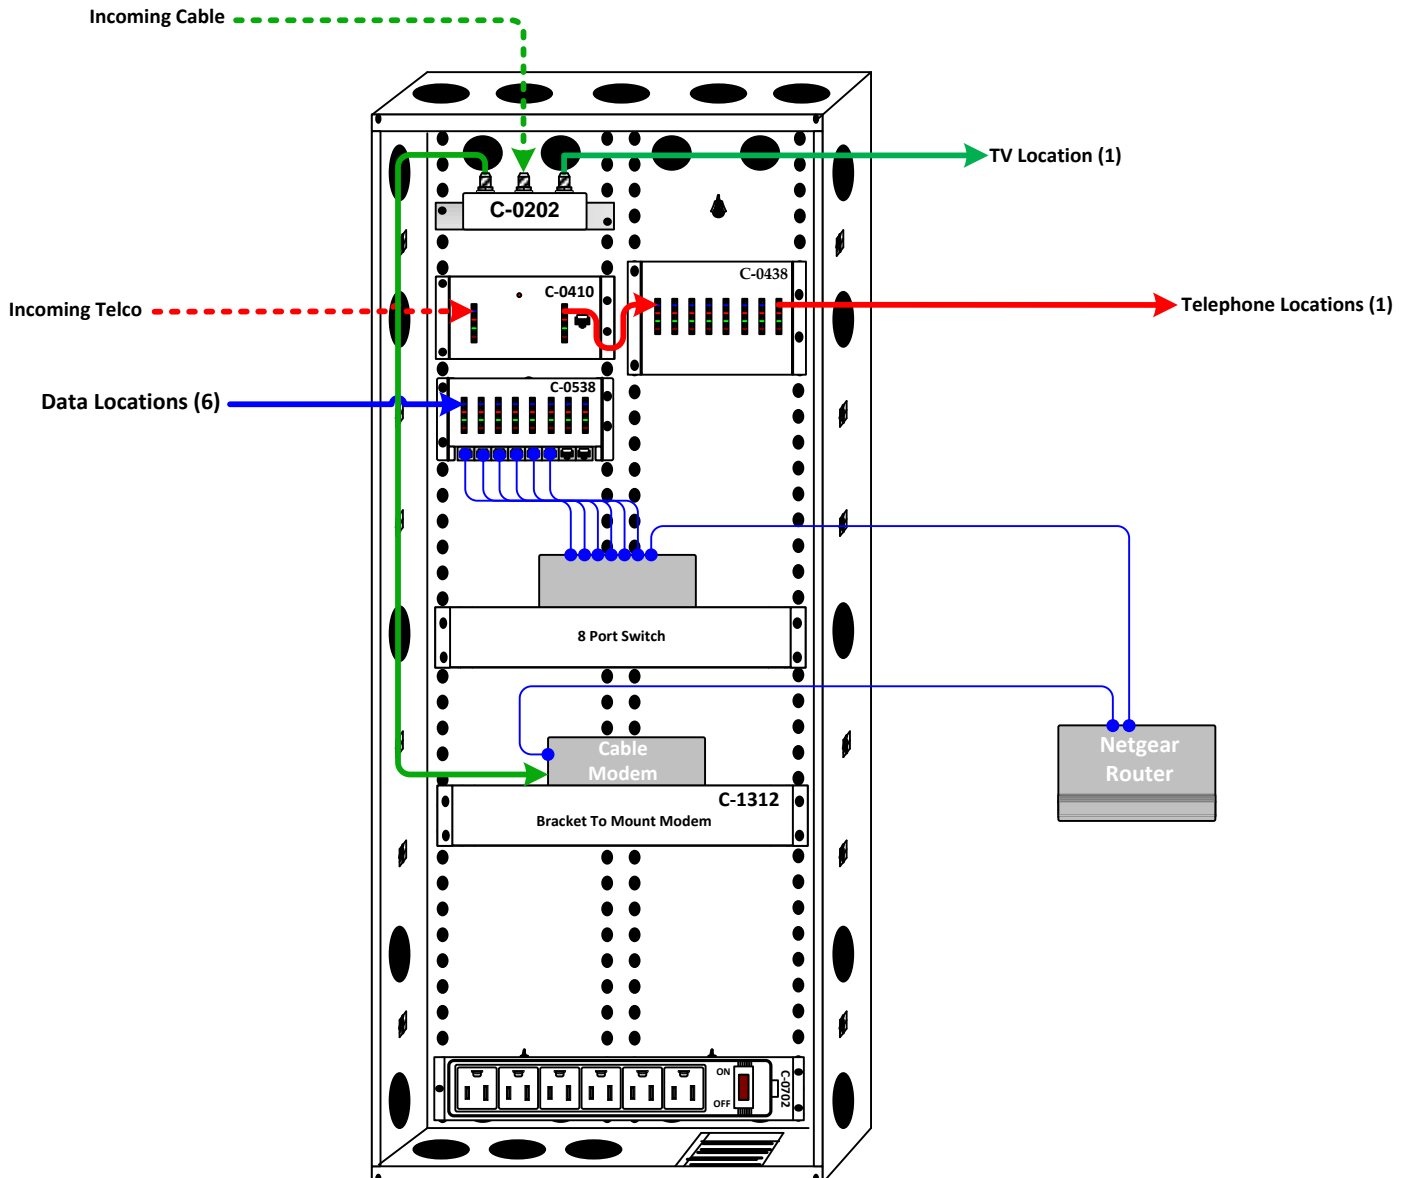

Playa Channel Vision Technology

Parts List

Qty.	Model #	Description	MSRP
1	C-0138E	38" Enclosure only	\$125.52/ea
1	C-0138D	Smoke Plexi Hinged Door 38" (L) x 14" (W)	\$231.44/ea
1	C-0202	2 way RF Splitter/Combiner	\$15.12/ea
1	C-0438	4x7 Telephone Distribution Module	\$39.00/ea
1	C-0410	4 CO-line Surge Protector Module	\$66.00/ea
1	C-0538	8-Port CAT6 Data Patch	\$78.00/ea
1	C-1312	Universal product holder	\$29.50/ea
6	C-0409	CAT 5E, RJ-45 Interconnect 3'	\$2.60/ea
1	C-0702	Bracket and Power Strip; 6 Outlets	\$28.00/ea

Panel 1 (Main)

Playa Channel Vision Technology

Parts List

Qty.	Model #	Description	MSRP
1	C-0138E	38" Enclosure only	\$125.52/ea
1	C-0138D	Smoke Plexi Hinged Door 38" (L) x 14" (W)	\$231.44/ea
1	C-0204	4 way RF Splitter/Combiner	\$22.50/ea
1	C-0438	4x7 Telephone Distribution Module	\$39.00/ea
1	C-0410	4 CO-line Surge Protector Module	\$66.00/ea
1	C-0538	8-Port CAT6 Data Patch	\$78.00/ea
1	C-0554	4 Port Wireless N Router mounted	\$154.00/ea
1	C-1312	Universal product holder	\$29.50/ea
3	C-0409	CAT 5E, RJ-45 Interconnect 3'	\$2.60/ea
1	C-0702	Bracket and Power Strip; 6 Outlets	\$28.00/ea

Panel 2