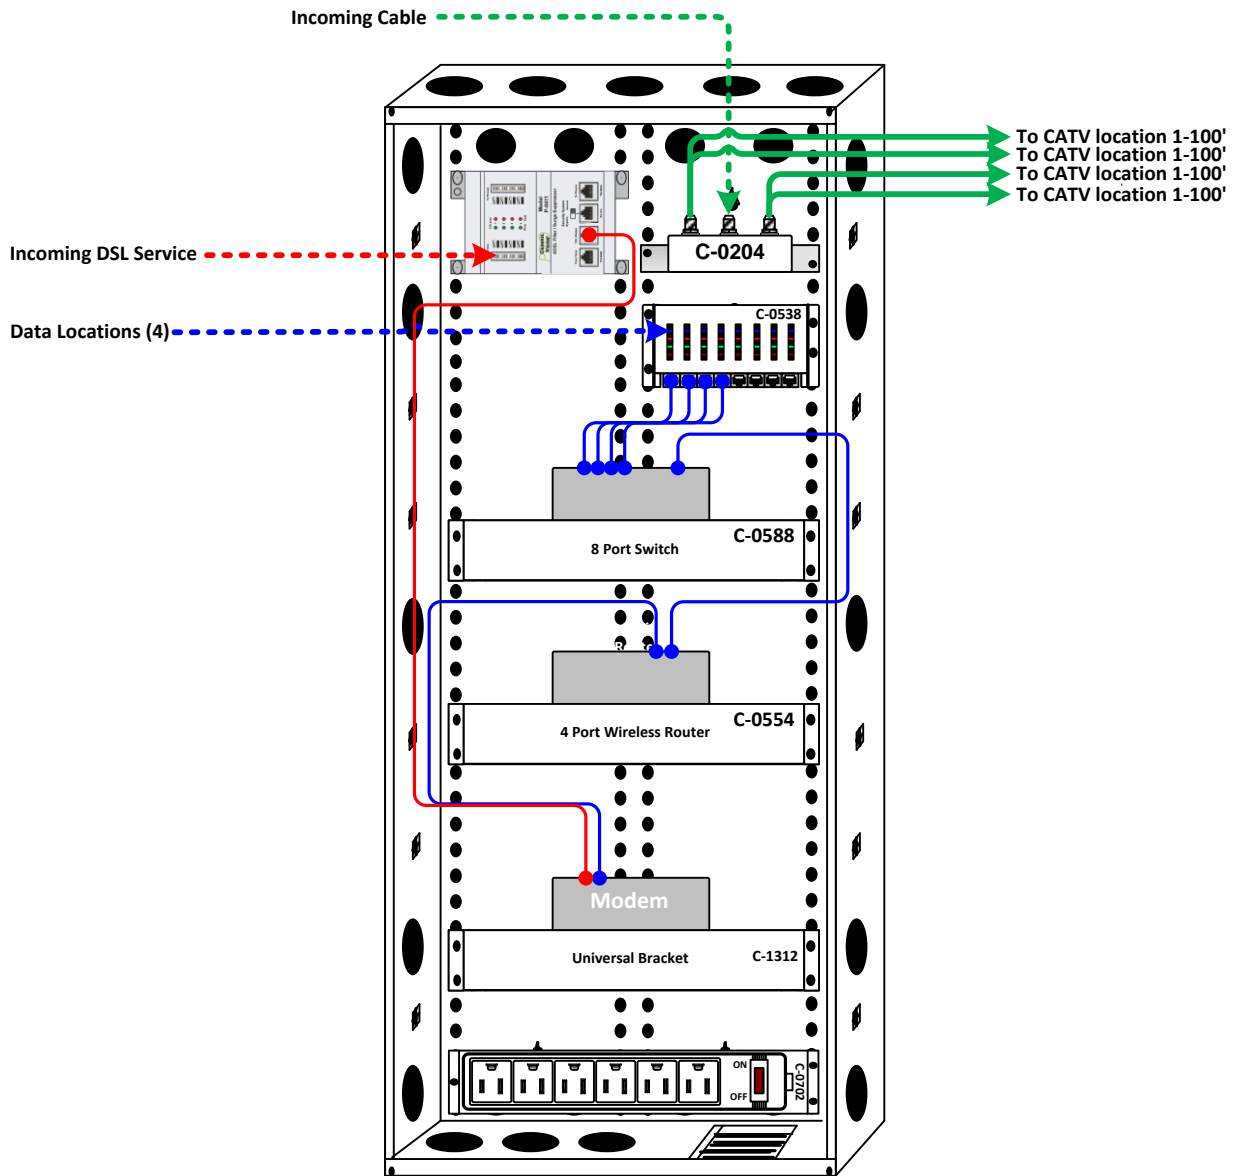

Wiring Update Channel Vision Central

Parts List:

Qty.	Model #	Description	MSRP
1	C-0138E	28" Enclosure only	\$125.52/ea
1	C-0138D	Smoke Plexi Hinged Door 28" (L) x 14" (W)	\$231.44/ea
1	P-0411	DSL Filter/Surge Protector	\$82.20/ea
1	C-0204	1 by 4 RF Splitter	\$22.50/ea
1	C-0538	8-Port CAT5/6 Data Patch Panel	\$78.00/ea
1	C-0588	8-port Gigabit Switch	\$130.00/ea
1	C-0554	4 Port Wireless N Router	\$154.00/ea
1	C-1312	Universal Product Holder 11.25"(L) 3.25"(H)	\$29.50/ea
1	C-0702	Bracket Mounted power strip; 6 outlets	\$28.00/ea

My Home Channel Vision Central

Parts List

Qty:	Part:	Description:	MSRP:
5	A0127W	Keypad Controller for ARIA A46xx, with IR Receiver (White)	\$66.00/ea
1	A1260	Power Amplifier, 12 x 60 watts, Global or Zone Input	\$1,440.00/ea
1	A4603	Matrix AV Controller, 4-Sources to 6-Zones; IR & RS-232	\$900.00/ea
5	IC815	In-ceiling 8" Soprano high performance speaker (pair)	\$188.00/ea