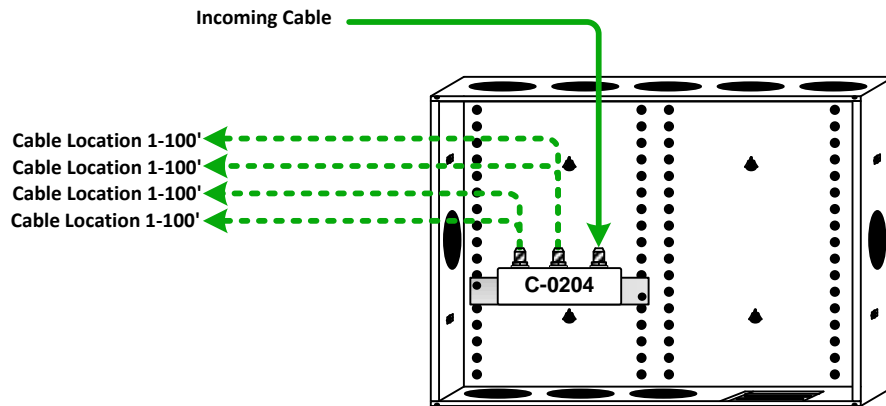

Date: 1-30-2015

Sheet #: 1 of 2

Drawing #: C4M0S0T0TE0D0A6  
Design Example Not to Scale

# Snyder Home Channel Vision Technology

<u>Qty:</u>	<u>Part #:</u>	<u>Description:</u>	<u>MSRP:</u>
1	C-0112E	12" Enclosure	\$40.00/ea
1	C-0112C	12" Cover only	\$18.00/ea
1	C-0204	1 in 4 out RF splitter , 5-1000 MHz, 7dB	\$22.50/ea