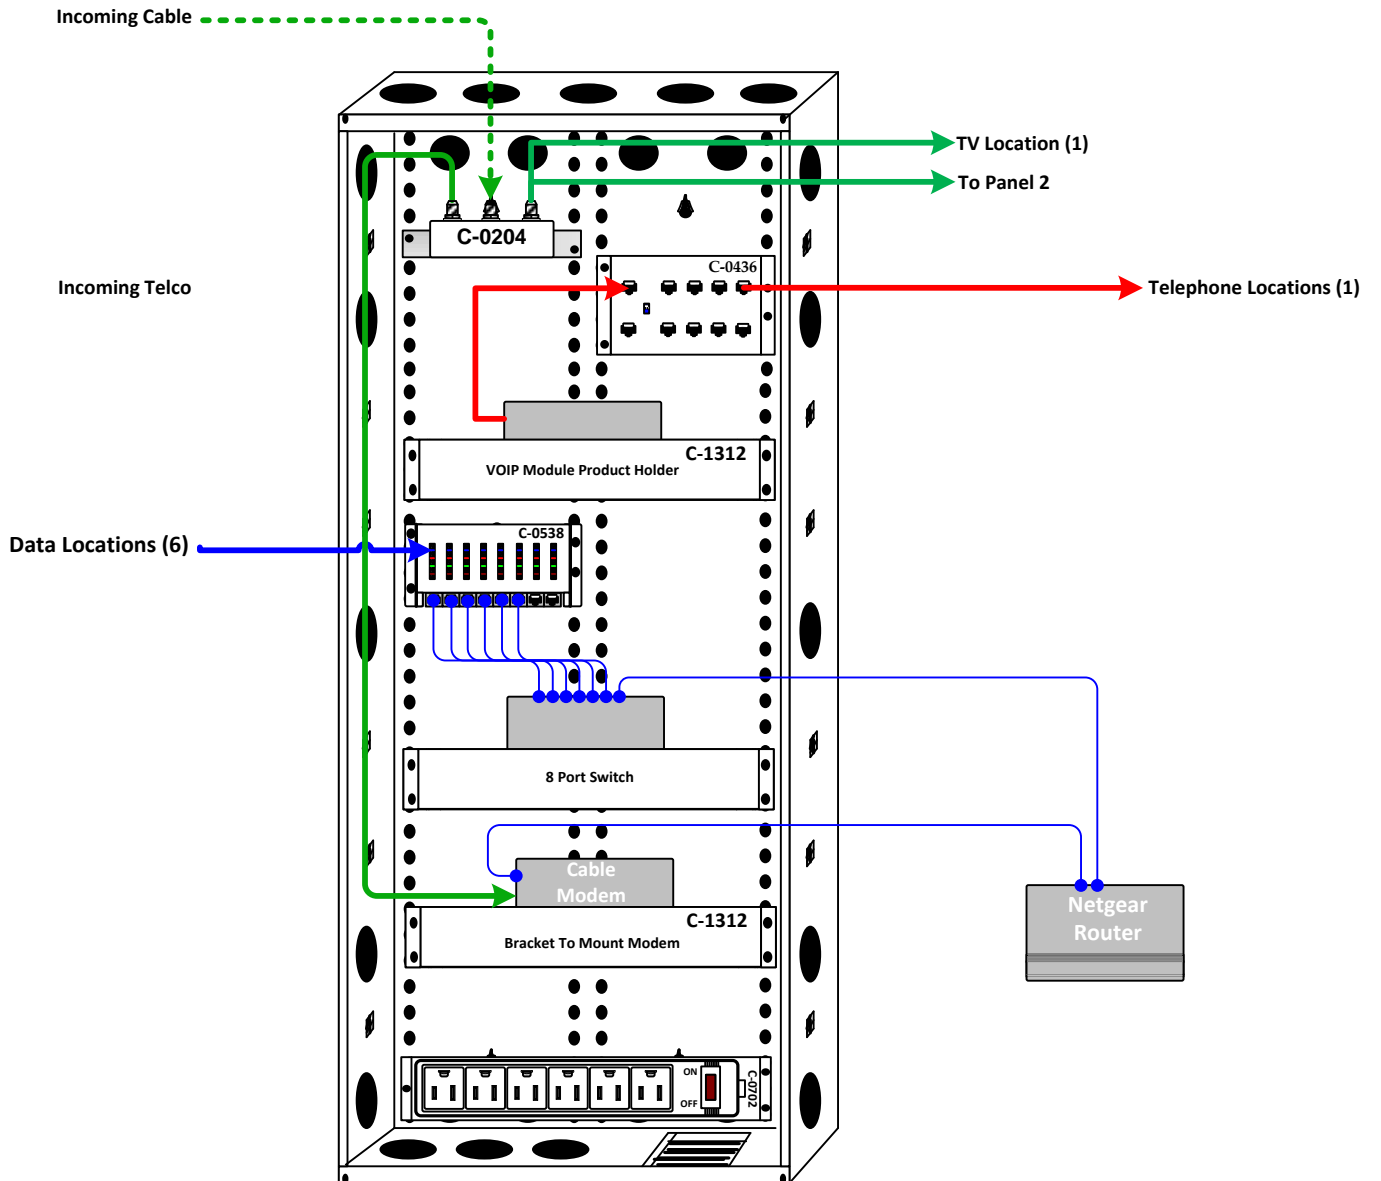

Playa Channel Vision Technology

Parts List

Qty.	Model #	Description	MSRP
1	C-0138E	38" Enclosure only	\$125.52/ea
1	C-0138HC	Hinged Cover 38" (L) x 14" (W)	\$60.50/ea
1	C-0204	4 way RF Splitter/Combiner	\$22.50/ea
1	C-0476	1x6 RJ-45 Telephone Distribution(not pictured)	\$25.00/ea
1	C-0538	8-Port CAT6 Data Patch	\$78.00/ea
2	C-1312	Universal product holder	\$29.50/ea
6	C-0409	CAT 5E, RJ-45 Interconnect 3'	\$2.60/ea
1	C-0702	Bracket and Power Strip; 6 Outlets	\$28.00/ea

Panel 1 (Main)

Playa Channel Vision Technology

Parts List

Qty.	Model #	Description	MSRP
1	C-0138E	38" Enclosure only	\$125.52/ea
1	C-0138HC	Hinged Cover 38" (L) x 14" (W)	\$60.50/ea
1	C-0204	4 way RF Splitter/Combiner	\$22.50/ea
1	C-0476	1x6 RJ-45 Telephone Distribution(not pictured)	\$25.00/ea
1	C-0538	8-Port CAT6 Data Patch	\$78.00/ea
2	C-1312	Universal product holder	\$29.50/ea
3	C-0409	CAT 5E, RJ-45 Interconnect 3'	\$2.60/ea
1	C-0702	Bracket and Power Strip; 6 Outlets	\$28.00/ea

Panel 2