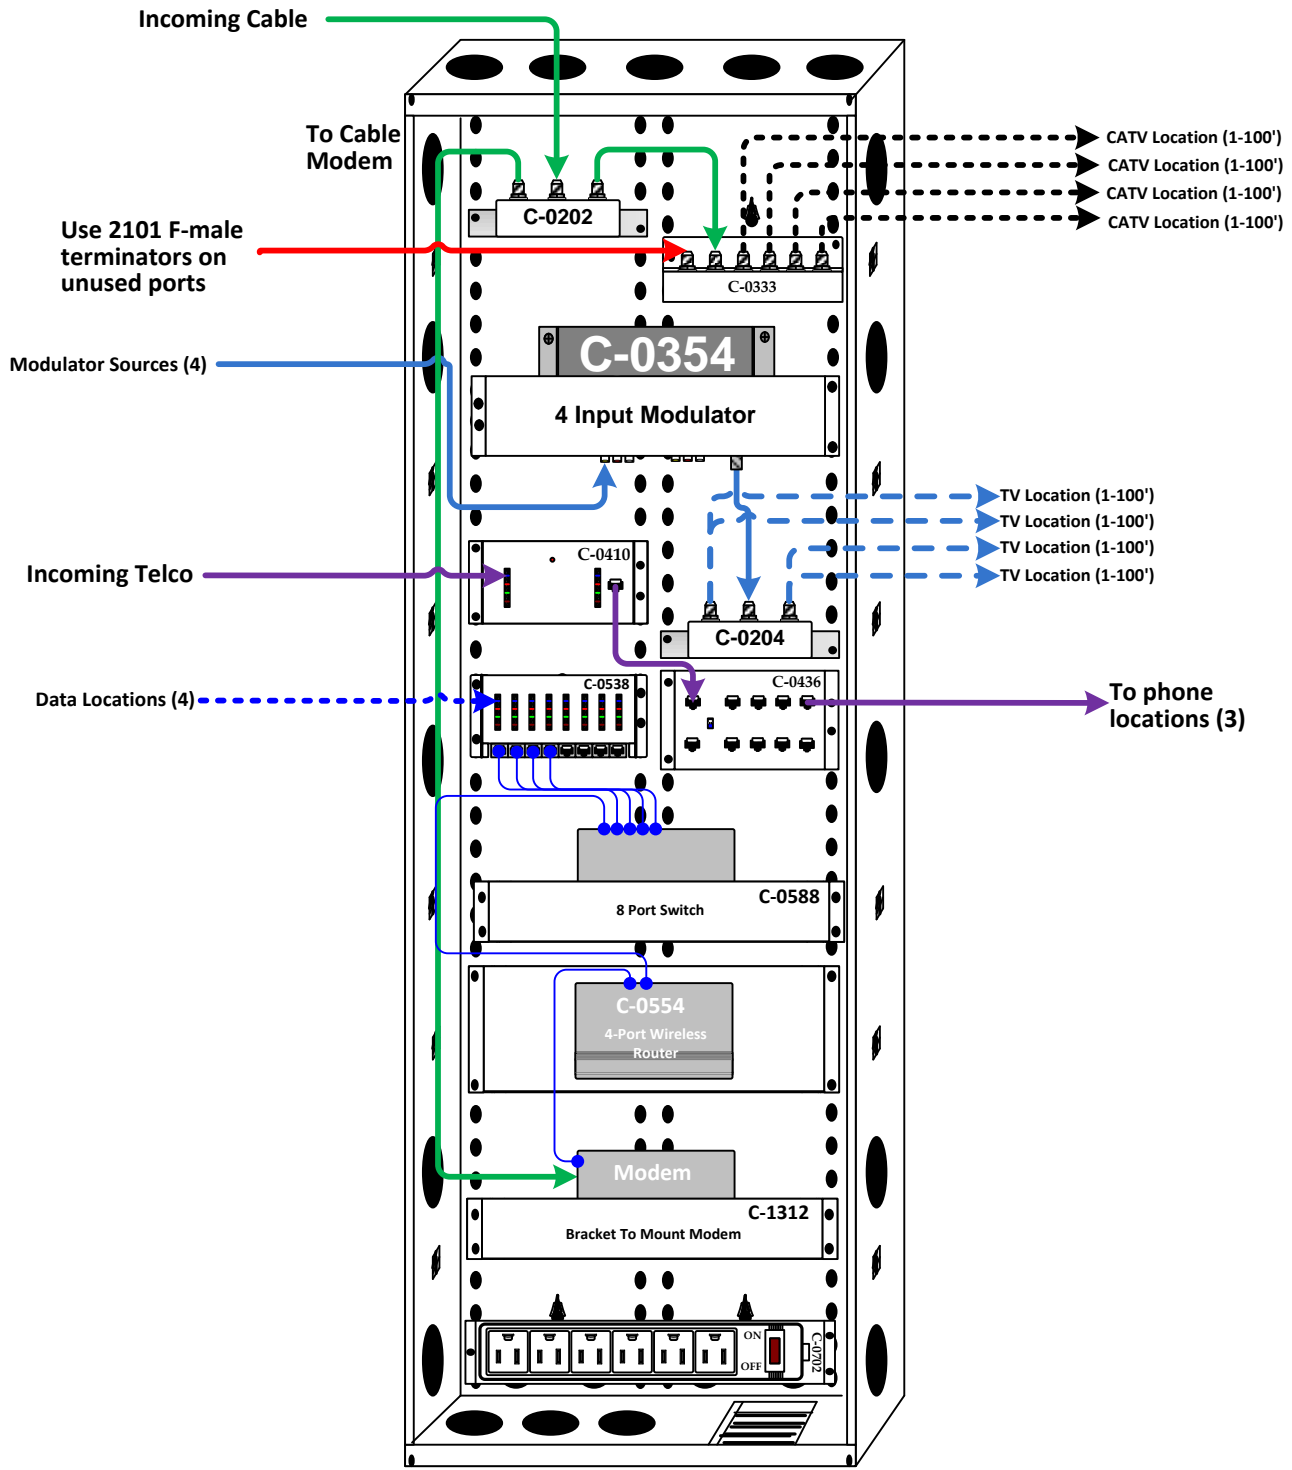

Felt Drive Channel Vision Technology

Qty.	Model #	Description	MSRP
1	C-0150E	50" Enclosure	\$184.00/each
1	C-0150D	Smoke Hinged Door 50" (L) x 14" (W)	\$270.38/each
1	C-0354	4 Input Modulator with Bracket	\$490.00/each
1	C-0202	1 In 2 Out RF Splitter, 5-1000MHz, 3.5dB loss	\$15.12/each
1	C-0204	1 In 4 Out RF Splitter, 5-1000MHz, 7dB loss	\$22.50/each
2	P-0328	Affinity™ 3x8 Digital Cable Combiner Includes IR-4101 & A0511	\$350.00/each
13	IR-4101	IR-Coax Adapter with Built-in IR-Receiver	\$63.50/each
13	A0511	Mini-Remote Control for Affinity™ Digital Cable Combiner	\$10.00/each
3	HS-2	2-way splitter/combiner, 1GHz, DC pass all port	\$9.50/each
1	C-0439	Telephone Distribution Module: 4 CO lines;15 locations;110	\$66.00/each
1	C-0702	Bracket and Power Strip; 6 Outlets	\$28.00/each

Felt Drive Channel Vision Technology

Parts List

Qty:	Part:	Description:	MSRP:
2	AB134W	Multi-Source Amplified Key Pad for A-BUS® systems (White)	\$218.00/ea
1	P-1044	4-Source x 4-Zone ABUS Distribution Module (PRO Series)	\$630.00/ea
4	IC815	In-ceiling 8" Soprano high performance speaker (pair)	\$188.00/ea

Wiring Key

- — CAT5
- 16/4 Speaker Wire
- RCA A/V Composite Cable