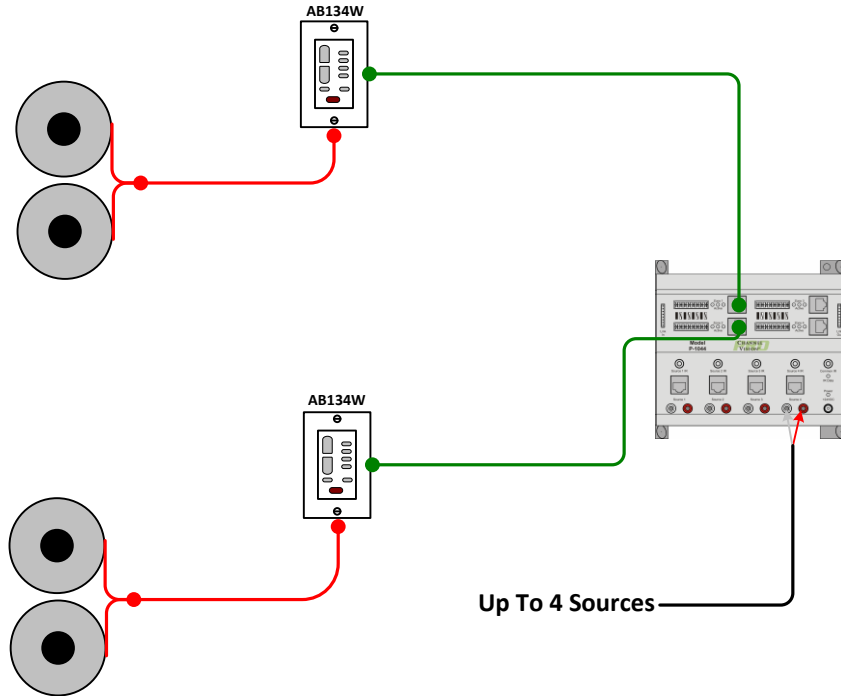

Felt Drive Channel Vision Technology

Qty.	Model #	Description	MSRP
1	C-0150E	50" Enclosure	\$184.00/each
1	C-0150D	Smoke Hinged Door 50" (L) x 14" (W)	\$270.38/each
1	C-0354	4 Input Modulator with Bracket	\$490.00/each
1	C-0202	1 In 2 Out RF Splitter, 5-1000MHz, 3.5dB loss	\$15.12/each
1	C-0204	1 In 4 Out RF Splitter, 5-1000MHz, 7dB loss	\$22.50/each
2	P-0328	Affinity™ 3x8 Digital Cable Combiner Includes IR-4101 & A0511	\$350.00/each
13	IR-4101	IR-Coax Adapter with Built-in IR-Receiver	\$63.50/each
13	A0511	Mini-Remote Control for Affinity™ Digital Cable Combiner	\$10.00/each
3	HS-2	2-way splitter/combiner, 1GHz, DC pass all port	\$9.50/each
1	C-0439	Telephone Distribution Module: 4 CO lines;15 locations;110	\$66.00/each
1	C-0702	Bracket and Power Strip; 6 Outlets	\$28.00/each

Felt Drive Channel Vision Technology

Parts List

Qty:	Part:	Description:	MSRP:
2	AB134W	Multi-Source Amplified Key Pad for A-BUS® systems (White)	\$218.00/ea
1	P-1044	4-Source x 4-Zone ABUS Distribution Module (PRO Series)	\$630.00/ea
4	IC815	In-ceiling 8" Soprano high performance speaker (pair)	\$188.00/ea

Wiring Key

- — CAT5
- 16/4 Speaker Wire
- RCA A/V Composite Cable