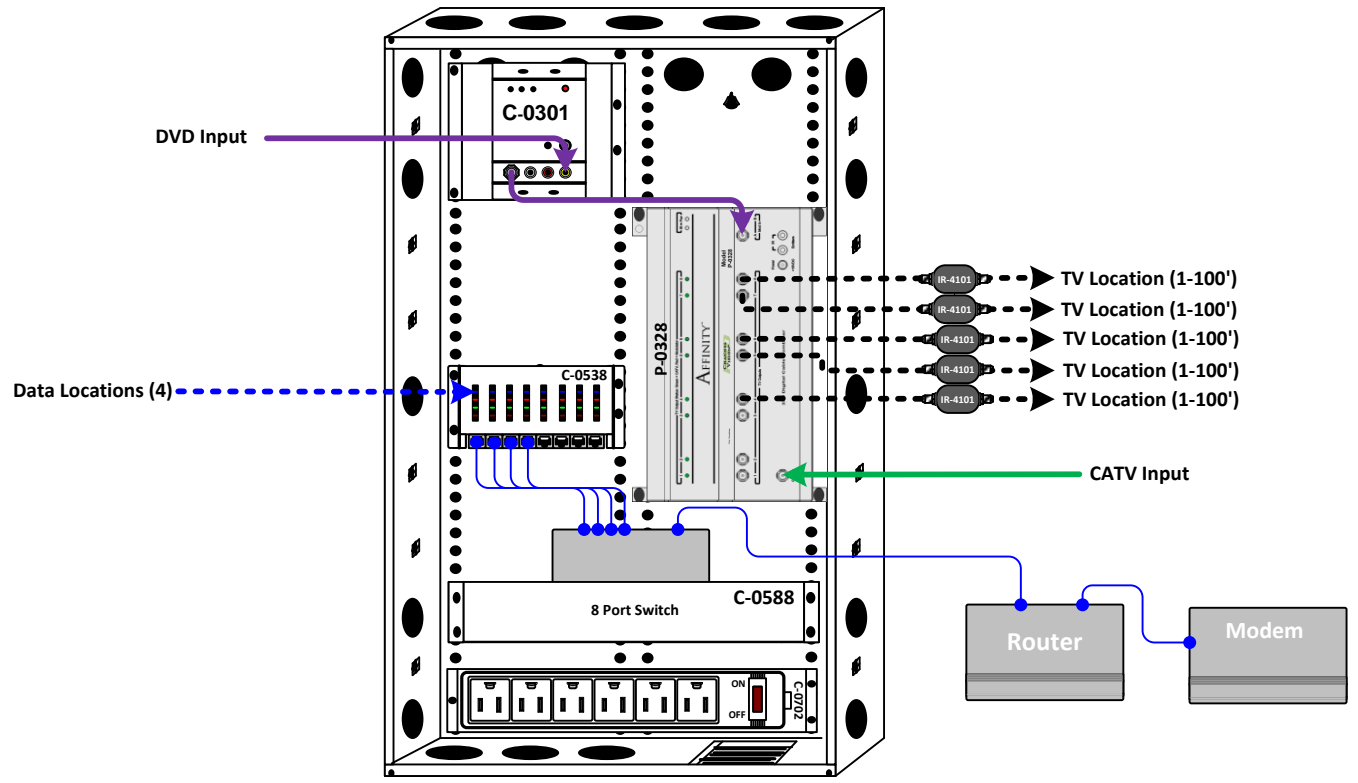

My Home Channel Vision Central

Parts List:

Qty.	Model #	Description	MSRP
1	C-0128E	28" Enclosure only	\$100.00/ea
1	C-0128D	Smoke Plexi Hinged Door 28" (L) x 14" (W)	\$188.18/ea
1	C-0301	Single channel mounted modulator	\$152.22/ea
1	P-0328	Affinity™ 3x8 Digital Cable Combiner Includes IR-4101	\$350.00/ea
4	IR-4101	IR-Coax Adapter with Built-in IR-Receiver	\$63.50/ea
4	A0511	Mini-Remote Control for Affinity™ Digital Cable Combiner	\$10.00/ea
1	C-0538	8-Port CAT5/6 Data Patch Panel	\$78.00/ea
1	C-0588	8-port Gigabit Switch	\$130.00/ea
1	C-0702	Bracket Mounted power strip; 6 outlets	\$28.00/ea

My Home Channel Vision Central

Parts List

Qty:	Part:	Description:	MSRP:
5	A0127W	Keypad Controller for ARIA A46xx, with IR Receiver (White)	\$66.00/ea
1	A1260	Power Amplifier, 12 x 60 watts, Global or Zone Input	\$1,440.00/ea
1	A4603	Matrix AV Controller, 4-Sources to 6-Zones; IR & RS-232	\$900.00/ea
5	IC815	In-ceiling 8" Soprano high performance speaker (pair)	\$188.00/ea