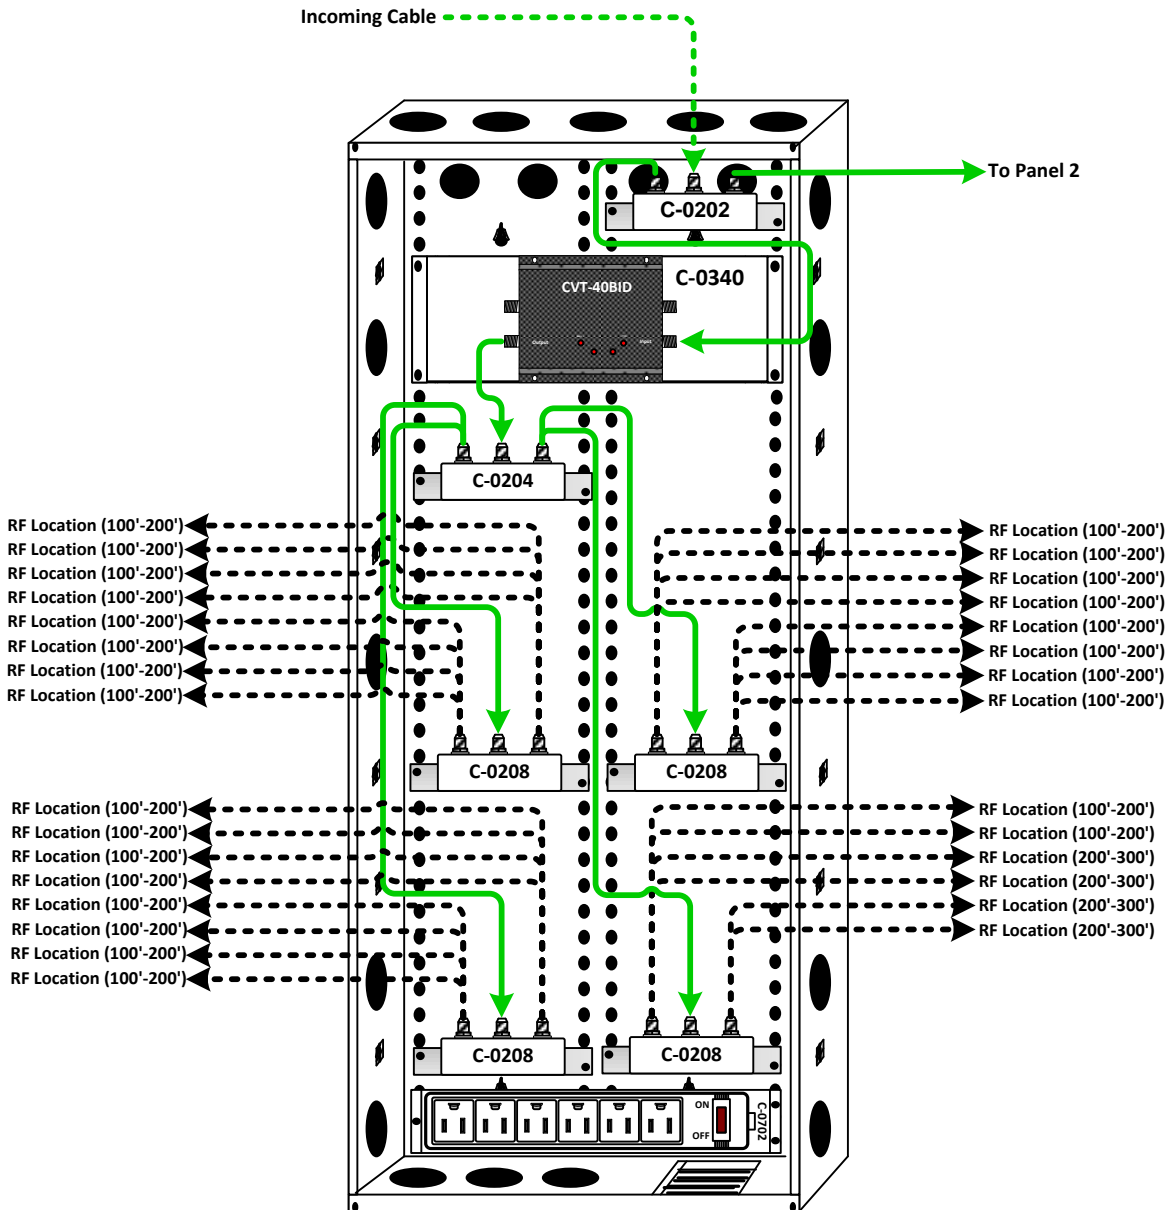

Brookdale Senior Living Channel Vision Technology

Parts List

Qty.	Model #	Description	MSRP
1	C-0138E	38" Enclosure only	\$125.52/ea
1	C-0138D	Smoke Plexi Hinged Door 38" (L) x 14" (W)	\$231.44/ea
1	C-0340	CVT-40BID amplifier mounted on a bracket	\$393.90/ea
1	C-0202	1 In 2 Out RF Splitter, 5-1000MHz, 3.5dB loss	\$15.12/ea
1	C-0204	1 In 4 Out RF Splitter, 5-1000MHz, 7dB loss	\$22.50/ea
4	C-0208	1 In 8 Out RF Splitter, 5-1000MHz, 11dB loss	\$35.50/ea
1	C-0702	Bracket and Power Strip; 6 Outlets	\$28.00/ea

Brookdale Senior Living Channel Vision Technology

Parts List

Qty.	Model #	Description	MSRP
1	C-0138E	38" Enclosure only	\$125.52/ea
1	C-0138D	Smoke Plexi Hinged Door 38" (L) x 14" (W)	\$231.44/ea
1	C-0340	CVT-40BID amplifier mounted on a bracket	\$393.90/ea
1	C-0204	1 In 4 Out RF Splitter, 5-1000MHz, 7dB loss	\$22.50/ea
4	C-0208	1 In 8 Out RF Splitter, 5-1000MHz, 11dB loss	\$35.50/ea
1	C-0702	Bracket and Power Strip; 6 Outlets	\$28.00/ea