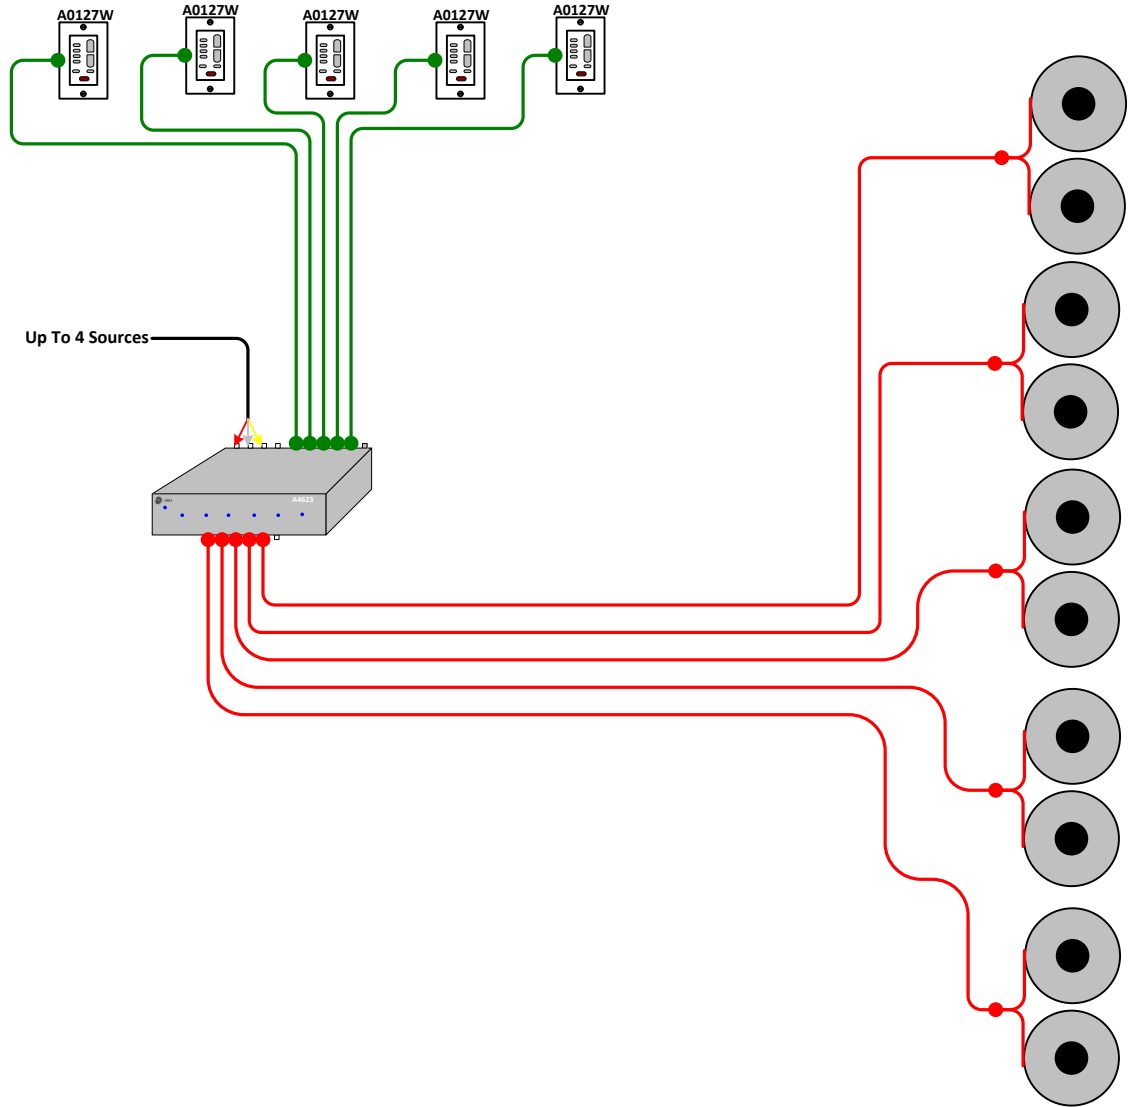

# 2015 Rable Road Channel Vision Technology

**Parts List**

Qty:	Part:	Description:	MSRP:
1	C-0150E	50" Enclosure	\$184.00/ea
1	C-0150D	Smoke Hinged Door 50" (L) x 14" (W)	\$270.38/ea
1	C-0354	Mounted 4 Channel Modulator	\$490.00/ea
1	C-0410	4 CO-line Surge Protection Module	\$66.00/ea
1	C-0439	4x15 110 Telecom Distribution	\$66.00/ea
1	P-0328	Affinity 2x8 Digital Cable Combiner	\$350.00/ea
7	IR-4101	IR over coax IR Receiver	\$63.50/ea
7	A0511	Mini-Remote Control for Affinity™	\$10.00/ea
1	C-0538	8-Port CAT5/6 Data Patch Panel	\$78.00/ea
1	C-0588	8-port Gigabit Switch	\$130.00/ea
1	C-0554	4 Port Wireless N Router	\$154.00/ea
1	C-0702	Bracket and Power Strip; 6 Outlets	\$28.00/ea

# 2015 Rable Road Channel Vision Technology

## Parts List

Qty:	Part:	Description:	MSRP:
5	A0127W	Keypad Controller for ARIA A46xx, with IR Receiver (White)	\$66.00/ea
1	A4623	Matrix AV Controller, 4-Sources to 6-Zones; IR & RS-232	\$1590.00/ea
5	IC815	In-ceiling 8" Soprano high performance speaker (pair)	\$188.00/ea

**Wiring Key**

- — ● CAT5
- 16/4 Speaker Wire
- RCA A/V Composite Cable