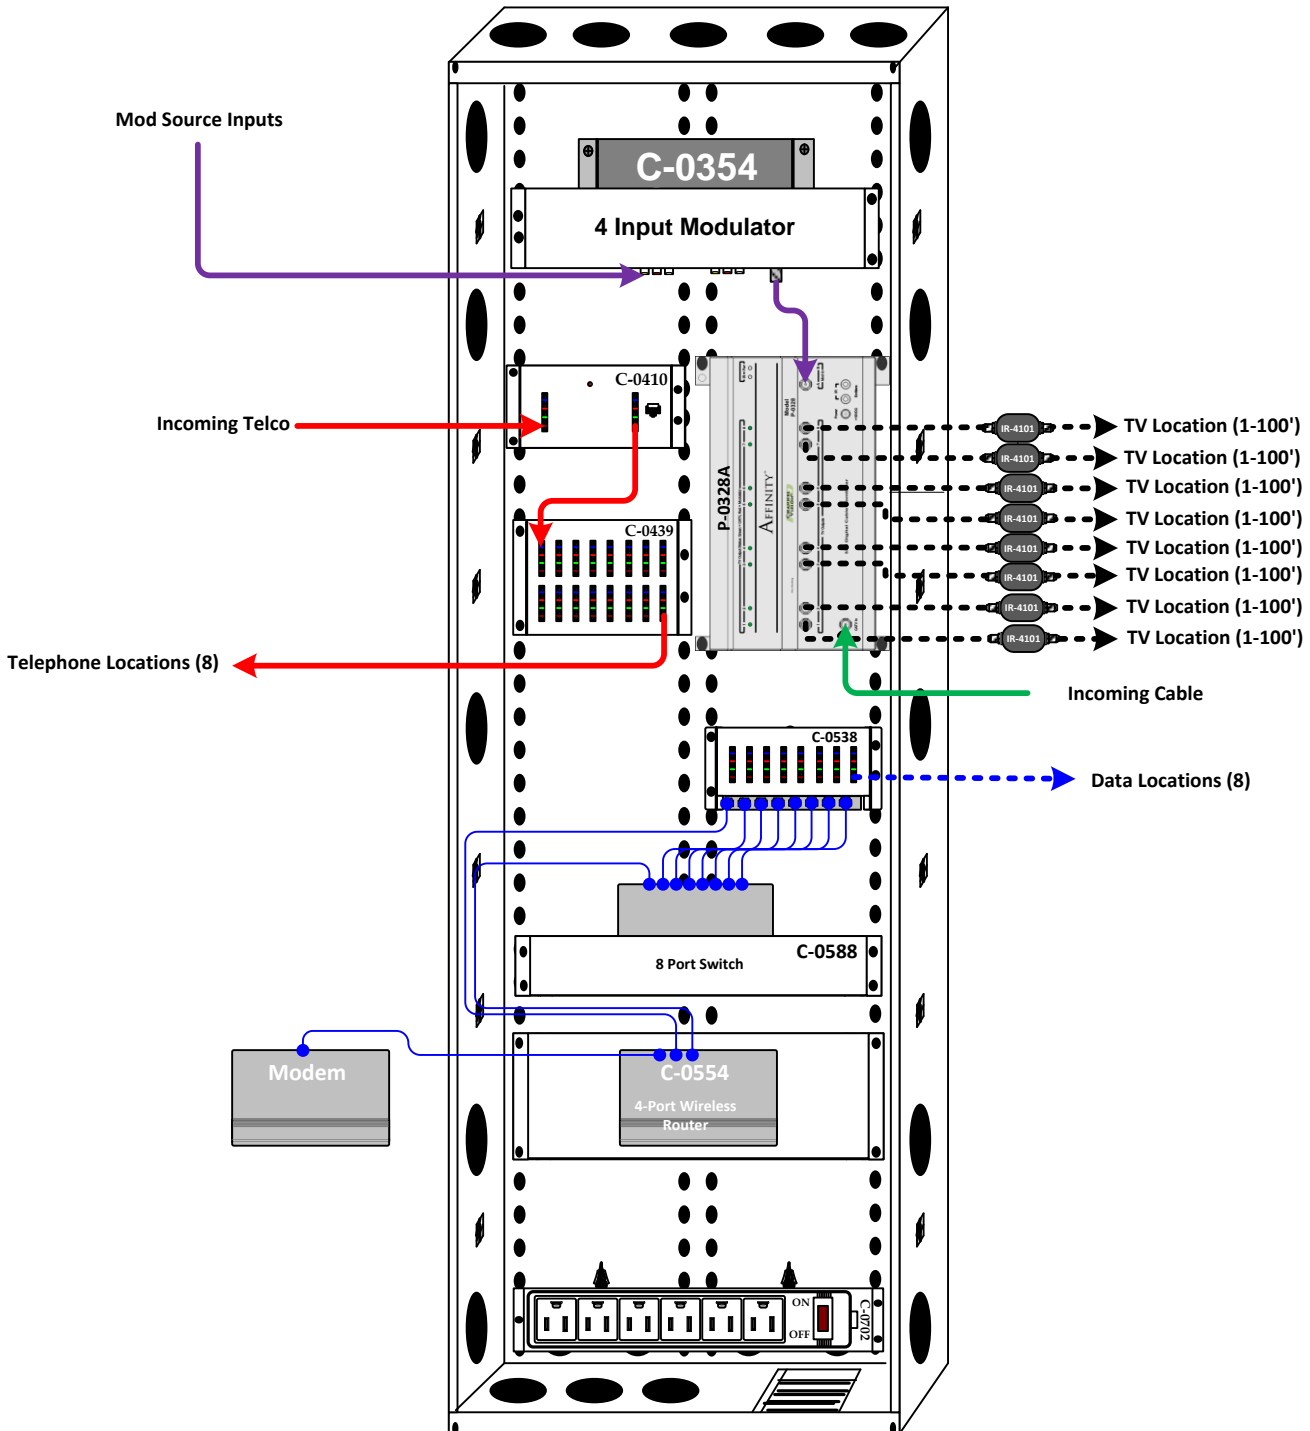

# 2015 Rable Road Channel Vision Technology

**Parts List**

Qty:	Part:	Description:	MSRP:
1	C-0150E	50" Enclosure	\$184.00/ea
1	C-0150D	Smoke Hinged Door 50" (L) x 14" (W)	\$270.38/ea
1	C-0354	Mounted 4 Channel Modulator	\$490.00/ea
1	C-0410	4 CO-line Surge Protection Module	\$66.00/ea
1	C-0439	4x15 110 Telecom Distribution	\$66.00/ea
1	P-0328	Affinity 2x8 Digital Cable Combiner	\$350.00/ea
7	IR-4101	IR over coax IR Receiver	\$63.50/ea
7	A0511	Mini-Remote Control for Affinity™	\$10.00/ea
1	C-0538	8-Port CAT5/6 Data Patch Panel	\$78.00/ea
1	C-0588	8-port Gigabit Switch	\$130.00/ea
1	C-0554	4 Port Wireless N Router	\$154.00/ea
1	C-0702	Bracket and Power Strip; 6 Outlets	\$28.00/ea

# 2015 Rable Road Channel Vision Technology

## Parts List

Qty:	Part:	Description:	MSRP:
5	A0127W	Keypad Controller for ARIA A46xx, with IR Receiver (White)	\$66.00/ea
1	A4623	Matrix AV Controller, 4-Sources to 6-Zones; IR & RS-232	\$1590.00/ea
5	IC815	In-ceiling 8" Soprano high performance speaker (pair)	\$188.00/ea

**Wiring Key**

- — ● CAT5
- 16/4 Speaker Wire
- RCA A/V Composite Cable