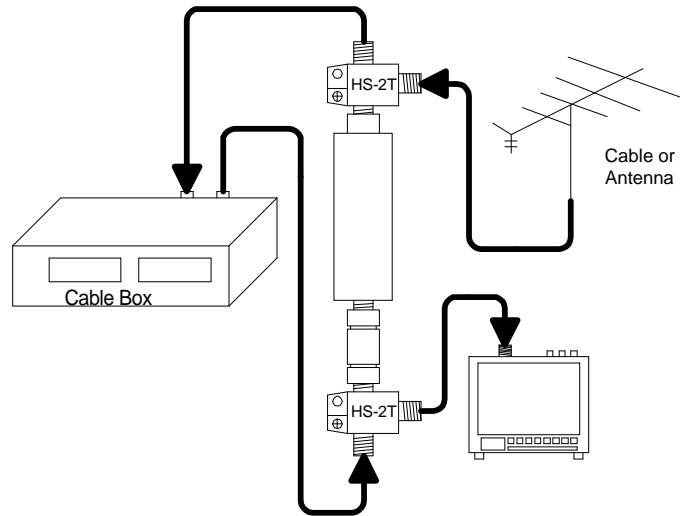

3101 Cable Box Combiner Kit

Channel Vision's 3101 Cable Box Combiner Kit is used to bypass a cable box converter when the cable box won't pass a modulated channel.

The 3101 cable box combiner takes the incoming Cable or Antenna signal and splits it. One output goes to the cable box, the other gets filtered and is then re-combined with the output of the cable box and sent to your TV, effectively bypassing the cable box.

Specifications:

Loss: 6.5dBmV at Output

CHANNEL VISION™

234 FISCHER AVENUE • COSTA MESA, CA 92626
(714) 424-6500 • (800) 840-0288 • (714) 424-6510 fax
www.channelvision.com • email: sales@channelvision.com