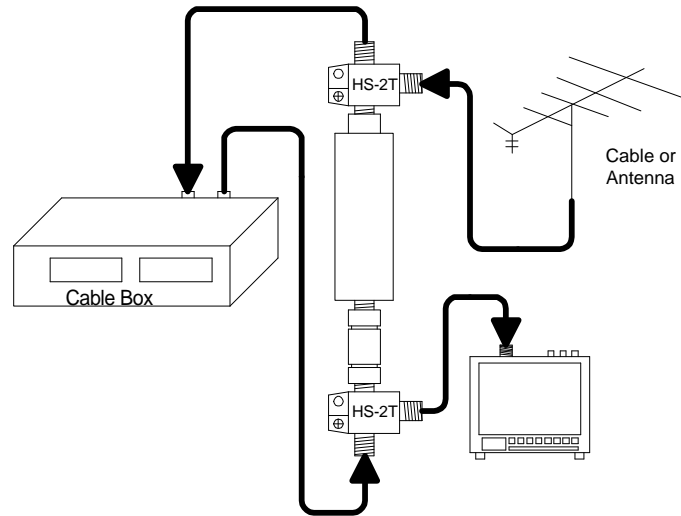

3101 Cable Box Combiner Kit

Channel Vision's 3101 Cable Box Combiner Kit is used to bypass a cable box converter when the cable box won't pass a modulated channel.

The 3101 cable box combiner takes the incoming Cable or Antenna signal and splits it. One output goes to the cable box, the other gets filtered and is then re-combined with the output of the cable box and sent to your TV, effectively bypassing the cable box.

Specifications:

Loss: 6.5dBmV at Output

CHANNEL VISION™

234 FISCHER AVENUE • COSTA MESA, CA 92626
(714) 424-6500 • (800) 840-0288 • (714) 424-6510 fax
www.channelvision.com • email: sales@channelvision.com