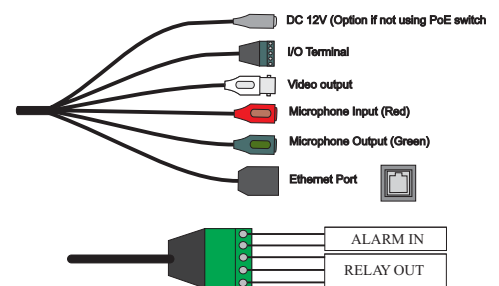

Specifications*

Hardware:

CPU: ARM 9, 32 bit RISC
DDR2: 256MB
Image Sensor: 1/3.2" CMOS (2 Megapixels)
Sensitivity: 0 lux (IR on)
Lens Type: Varifocal 3.6 to 16mm Lens
LED: Built-in 35 IR LED
Alarm I/O: 1 in/ 1 relay out
Video Out: x1
Audio In: x1
Audio Out: x1
Power Consumption: DC 12V 500mA (with IR)
Operating Temperature: 0 to +40° C

System:

Video Resolution: 1600x1200, 1280x1024, 1280x960, 1280x720, 800x600, 640x480, 320x240, 176x144
Video Adjust: Brightness, Contrast, Sharpness, BLC, Night Mode
Triple Streaming: Yes
Image Snapshot: Yes
Full Screen Monitoring: Yes
Privacy Mask: Yes, 3 different areas
Compression Format: H.264/ JPEG/ MPEG4 (3GPP only)
Video Bitrates Adjust: CBR, VBR
Motion Detection: Yes, with selectable area
Triggered Action: Mail, FTP, Relay
Pre/Post Alarm: Yes, configurable

Security: Password protection
Firmware Upgrade: HTTP mode, can be upgraded remotely
Simultaneous Connection: Up to 10
Audio: Yes, 2-way
ONVIF™ Compliant: Yes

*Specifications subject to change