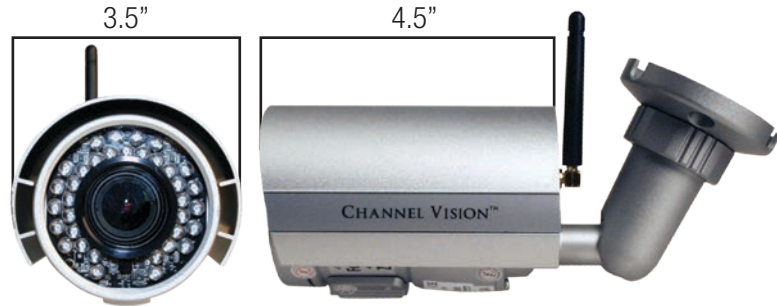

# 1.3MP Wireless IP Bullet with IR

## 6544

Channel Vision's 6544 Wireless IP Bullet Camera offers superior image quality with a 1.3 megapixel CMOS sensor and has the ability to capture images up to 1280 x 800. Designed for professional video surveillance, the 6544 offers a high-performance wireless transmission with a wide coverage range according to the IEEE 802.11n standard, as well as compatibility with IEEE 802.11 g and b.

Features
H.264 compression delivers full resolution with less bandwidth
iOS® and Android® Monitoring with the Channel Vision App
35 built-in IR LEDs for viewing up to 65ft in total darkness
Wireless installation up to 300ft. from wireless signal
Supports Quality of Service (QoS)
Supports up to 10 simultaneous connections
WIFI 802.11 n, b, g and wired connection
IP 66 Waterproof protection rating

### IR LED

**LEDs:** 35 units  
**IR distance:** 65ft