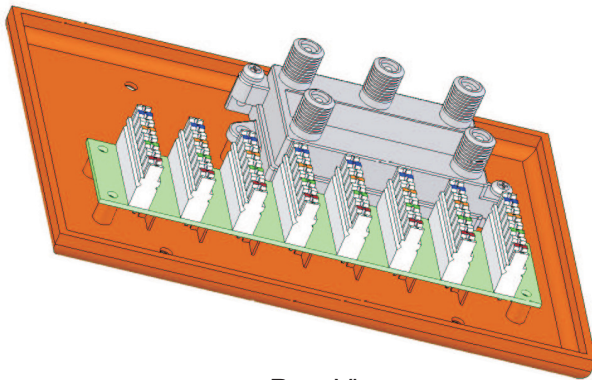

# CHANNEL VISION *Central*

## C-0221 Basic Structured Wire System

Channel Vision's C-0221 Basic Structured Wire System allows builders to provide a simplified approach to phone and RF signal distribution. It is perfect for production homes that only require minimal structured wiring. It includes a phone distribution module that can deliver as many as 4 telephone lines to 7 locations, as well as a 1x4 RF splitter for multiple TV locations.

### *C-0221 Basic Structured Wire System*

Rear View

Front View

### *Features:*

- Unobtrusive design, looks like a 3-gang cover plate
- Fits in a standard 3-gang low-voltage ring
- Phone distribution of 4 lines to 7 locations
- RF distribution to 4 locations
- Installs in minutes