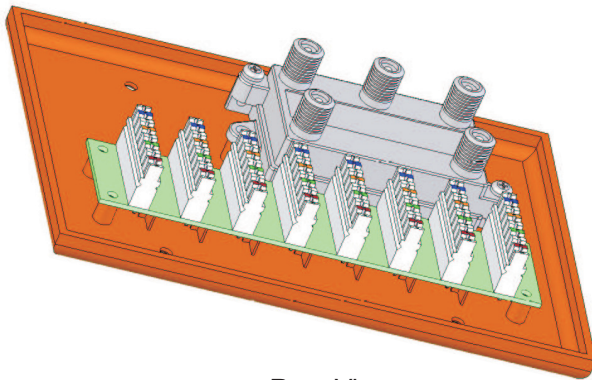

CHANNEL VISION *Central*

C-0221 Basic Structured Wire System

Channel Vision's C-0221 Basic Structured Wire System allows builders to provide a simplified approach to phone and RF signal distribution. It is perfect for production homes that only require minimal structured wiring. It includes a phone distribution module that can deliver as many as 4 telephone lines to 7 locations, as well as a 1x4 RF splitter for multiple TV locations.

C-0221 Basic Structured Wire System

Rear View

Front View

Features:

- Unobtrusive design, looks like a 3-gang cover plate
- Fits in a standard 3-gang low-voltage ring
- Phone distribution of 4 lines to 7 locations
- RF distribution to 4 locations
- Installs in minutes