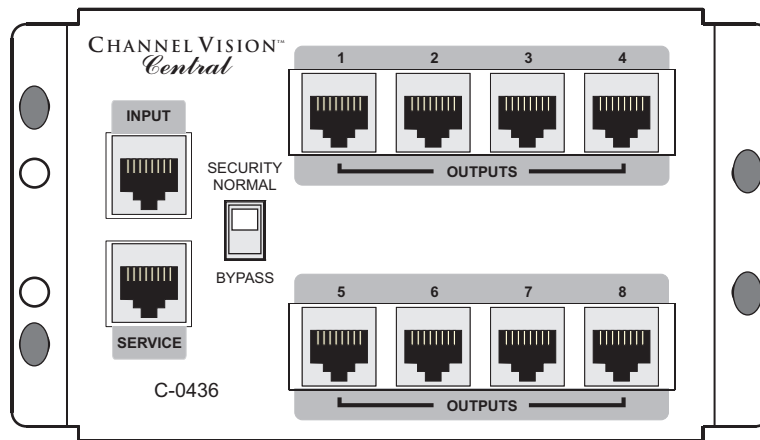

CHANNEL VISION *Central*

C-0436 Phone Distribution Module

Channel Vision's C-0436 is a telephone module that distributes 4 Central Office lines to 8 locations. Vertical RJ-45 jacks allow convenient access to connections. The C-0436 is ideal for installations which require telephone service at several locations, but have very little space inside the structured wiring enclosure for large telephone modules.

C-0436

Features:

- Quick and easy installation
- Outputs 4 CO lines to 8 locations
- Service port for line-1 interrupt and alarm panel connection
- Compact design
- CAT-5e compatible, TIA-568A and TIA-570 compliant