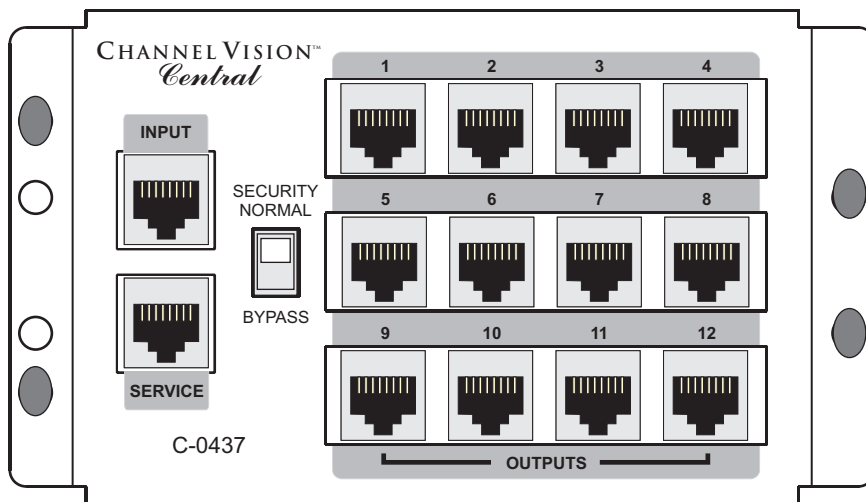

# CHANNEL VISION *Central*

## C-0437 Phone Distribution Module

Channel Vision's C-0437 is a telephone module that distributes 4 Central Office lines to 12 locations. Vertical RJ-45 jacks allow convenient access to connections. The C-0437 is ideal for installations which require telephone service at several locations, but have very little space inside the structured wiring enclosure for large telephone modules.

### *Features:*

- Quick and easy installation
- Outputs 4 CO lines to 12 locations
- Service port for line-1 interrupt and alarm panel connection
- Compact design
- CAT-5e compatible, TIA-568A and TIA-570 compliant