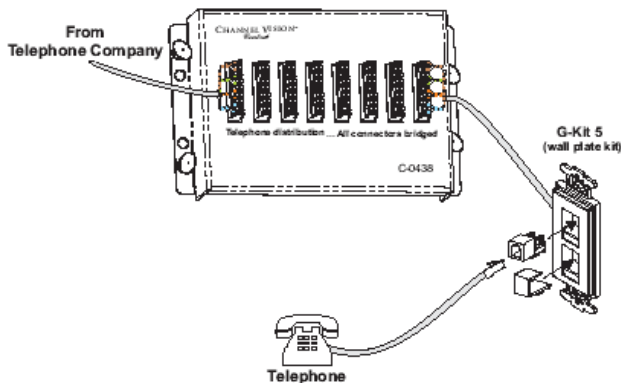

CHANNEL VISION™ *Central*

◆ Structured Wiring Solutions ◆

C-0438 and C-0439

With our new **telephone distribution modules**, you can efficiently distribute four CO lines to up to 15 locations. All models feature 110 punch down connectors and compact design for easy installation into our structured wiring panels.

Features:

- Distributes 4 CO lines to 7 (C-0438) or 15 (C-0439) locations
- Simple 110 punchdown connectors
- Compact Design

Specifications:

C-0438

- 110 connectors: 8 (bridged)
- Dimensions: 4.0”L x 6.38” W x 1.75” D

C-0439

- 110 connectors: 16 (bridged)
- Dimensions: 5.13”L x 6.38” W x 1.75” D

C-0438