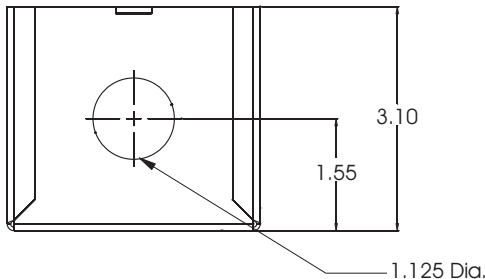

## DP-Rbox-III

Channel Vision's **DP-Rbox-III** Flush-mount Rough-in Box for DP-Series Door Stations replaces the old model DP-Rbox-II. With slightly smaller outer dimensions, this new box makes it even easier to create great professional installations. The dimensions of the plate mounting holes are the same as the DP-Rbox-II to ensure compatibility with all DP-Series Door Stations.

**\*Specifications:**

**Finish:** White Powder Coat  
**Wire Knockouts:** 2  
**Mounting Slots:** 4  
**Dimensions:** (see drawing, units = inches)

\*Specifications subject to change without notice.