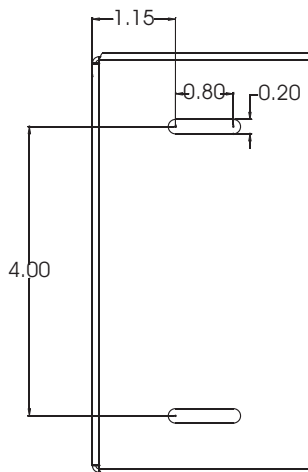

## DP-Rbox-III

Channel Vision's **DP-Rbox-III** Flush-mount Rough-in Box for DP-Series Door Stations replaces the old model DP-Rbox-II. With slightly smaller outer dimensions, this new box makes it even easier to create great professional installations. The dimensions of the plate mounting holes are the same as the DP-Rbox-II to ensure compatibility with all DP-Series Door Stations.

**\*Specifications:**

**Finish:** White Powder Coat  
**Wire Knockouts:** 2  
**Mounting Slots:** 4  
**Dimensions:** (see drawing, units = inches)

\*Specifications subject to change without notice.