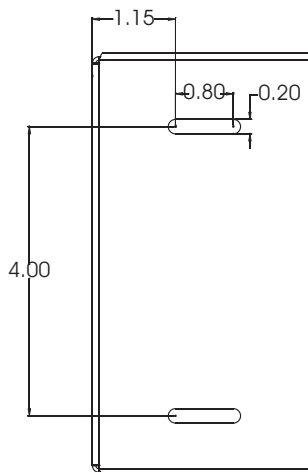

*Specifications:

Finish: White Powder Coat
Wire Knockouts: 2
Mounting Slots: 4
Dimensions: (see drawing, units = inches)

*Specifications subject to change without notice.

CHANNEL VISION™

234 FISCHER AVENUE • COSTA MESA, CA 92626 USA
(714) 424-6500 □ (800) 840-0288 □ (714) 424-6510 fax
www.channelvision.com □ email: sales@channelvision.com