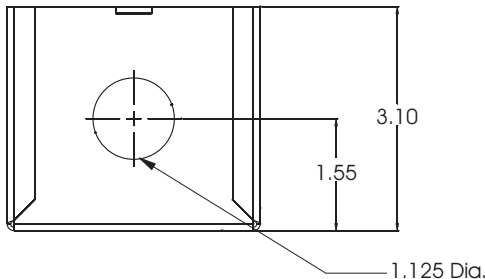

*Specifications:

Finish: White Powder Coat
Wire Knockouts: 2
Mounting Slots: 4
Dimensions: (see drawing, units = inches)

*Specifications subject to change without notice.

CHANNEL VISION™

234 FISCHER AVENUE • COSTA MESA, CA 92626 USA
(714) 424-6500 □ (800) 840-0288 □ (714) 424-6510 fax
www.channelvision.com □ email: sales@channelvision.com