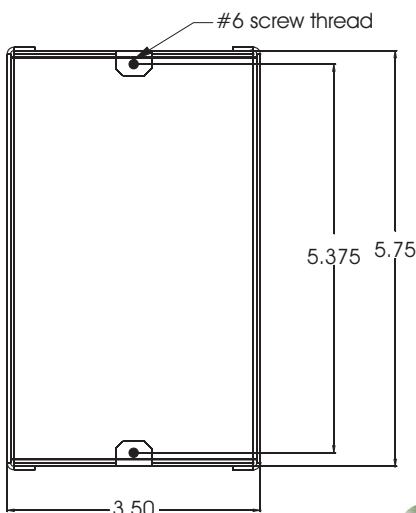

*Specifications:

Finish: White Powder Coat
Wire Knockouts: 2
Mounting Slots: 4
Dimensions: (see drawing, units = inches)

*Specifications subject to change without notice.

CHANNEL VISION™

234 FISCHER AVENUE • COSTA MESA, CA 92626 USA
(714) 424-6500 □ (800) 840-0288 □ (714) 424-6510 fax
www.channelvision.com □ email: sales@channelvision.com