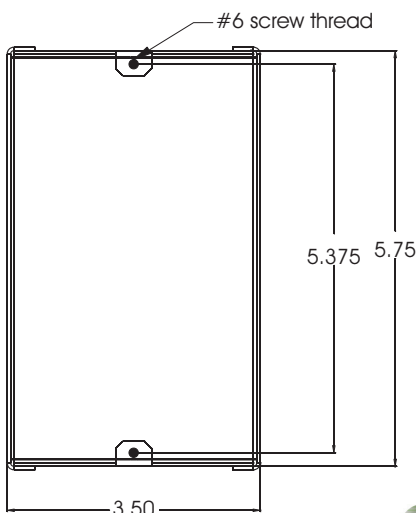

## DP-Rbox-III

Channel Vision's **DP-Rbox-III** Flush-mount Rough-in Box for DP-Series Door Stations replaces the old model DP-Rbox-II. With slightly smaller outer dimensions, this new box makes it even easier to create great professional installations. The dimensions of the plate mounting holes are the same as the DP-Rbox-II to ensure compatibility with all DP-Series Door Stations.

**DP-Rbox-III**

**Features:**

- Smaller outer dimensions to make installation easier
- Compatible with all DP Door Stations
- Top and bottom knockouts for wire access
- Side slots allow easy mounting to wall studs

**\*Specifications:**

**Finish:** White Powder Coat  
**Wire Knockouts:** 2  
**Mounting Slots:** 4  
**Dimensions:** (see drawing, units = inches)

\*Specifications subject to change without notice.