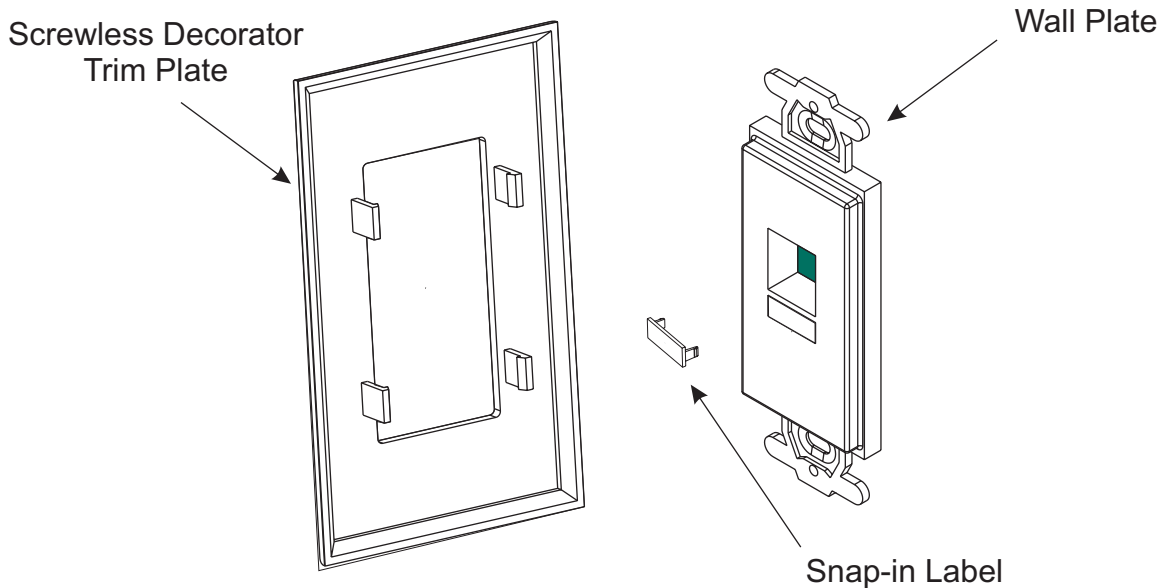

## G-1DGW, J-1DGA & J-1DGI Screwless Decorator Wall Plate

The G-1DGW, J-1DGA, and J-1DGI single port screwless decorator wall plates are perfect for locations that only require one connection. These elegantly styled plates are both functional and attractive. They are offered in the three most popular colors to ensure that there is one suitable for every decor.

### **Features:**

- Comes with easy to use snap-in labels
- Screwless decorator trim plate
- Available in White, Ivory, and Almond
- Quick and easy installation

CHANNEL VISION™

234 FISCHER AVENUE • COSTA MESA, CA 92626  
(714) 424-6500 □ (800) 840-0288 □ (714) 424-6510 fax  
www.channelvision.com □ email: sales@channelvision.com